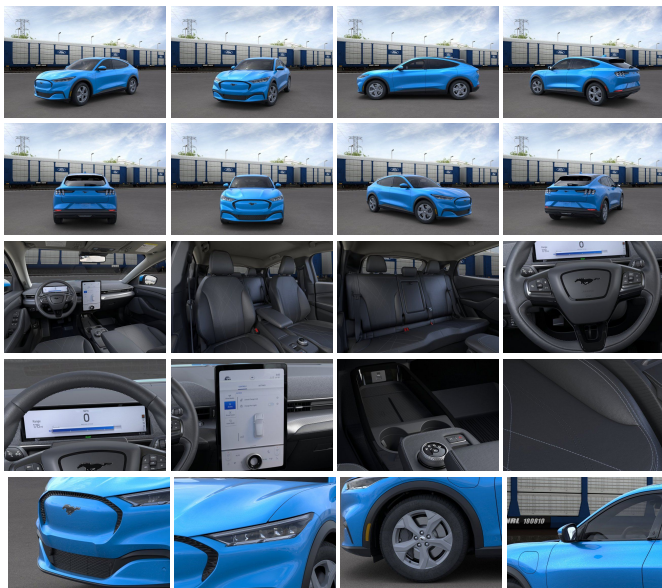

2024 Ford Mustang Mach-E Select

View this car on our website at askjorgelopez.com/7270263/ebrochure

Our Price **\$47,785**

Specifications:

Year:	2024
VIN:	3FMTK1R43RMA06593
Make:	Ford
Stock:	MA06593
Model/Trim:	Mustang Mach-E Select
Condition:	New
Body:	SUV
Exterior:	GRABBER BLUE METALLIC
Engine:	Electric 266hp 317ft. lbs.
Interior:	ACTIVEX SEATING MATERIAL BLACK ONYX Leatherette
Transmission:	1-Speed Direct-Drive Automatic
Mileage:	0
Drivetrain:	Rear Wheel Drive

"This vehicle exudes quality! You can't go wrong with this impeccable 2024 Ford Mustang Mach-E. Tire Specific Low Tire Pressure Warning, Side Impact Beams, Right Side Camera, Power Rear Child Safety Locks, PCA with AEB and Intersection Assist.*Fully-Loaded with Additional Options*INTERIOR PROTECTION PACKAGE (PRE-INSTALLED) -inc: Cargo Floor Liner, Cargo Area Cover, 1st & 2nd Row Floor Liners w/o Carpet Mats, COMFORT PACKAGE LITE -inc: Heated Steering Wheel, Heated Front Row Seats, Memory Driver's Seat & Sideview Mirrors, power-folding mirrors, INTERIOR PROTECTION PACKAGE (PRE-INSTALLED) -inc: Cargo Floor Liner, Cargo Area Cover, 1st & 2nd Row Floor Liners w/o Carpet Mats, GRABBER BLUE METALLIC, FRONT LICENSE PLATE BRACKET -inc: Standard in states requiring 2 license plates and optional to all others, EQUIPMENT GROUP 100A, ENGINE: PRIMARY EMOTOR (REAR) (RWD) -inc: 72kWh usable capacity standard range high-voltage battery (STD), COMFORT PACKAGE LITE -inc: Heated Steering Wheel, Heated Front Row Seats, Memory Driver's Seat & Sideview Mirrors, power-folding mirrors, Wheels: 19" Machined-Face Aluminum -inc: high gloss black-painted pockets, Valet Function.* Visit Us Today *Stop by Tomball Ford located at 22702 Tomball Parkway, Tomball, TX 77375 for a quick visit and a great vehicle!"