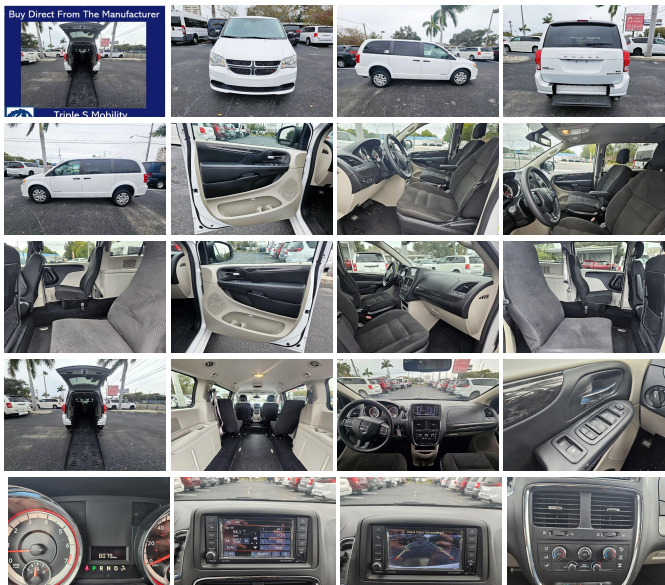

2019 Dodge Grand Caravan SE Wheelchair Van Handicap Ramp Van

Customer Service 727-492-1630

View this car on our website at triplesmobility.com/7270141/ebrochure

Buy Direct From The Manufacturer

Triple S Mobility
Simple, Safe & Strong Wheelchair Vans

Our Price \$0

Specifications:

Year:	2019
VIN:	2C4RDGBG8KR702011
Make:	Dodge Grand Caravan SE
Model/Trim:	Wheelchair Van Handicap Ramp Van
Condition:	Pre-Owned
Body:	Minivan/Van
Exterior:	White
Engine:	Pentastar 3.6L Flex Fuel V6 283hp 260ft. lbs.
Interior:	Black Cloth
Transmission:	6-Speed Shiftable Automatic
Mileage:	8,079
Drivetrain:	Front Wheel Drive
Economy:	City 12 / Highway 18

Standard Features Include: 3.6 liter V6 engine, automatic transmission, AM/FM stereo, CD player, power windows, power door locks, power mirrors, power rear vents, tri-zone air-conditioning, tilt steering wheel, cruise control, rear defroster, rear wiper, power steering, ABS brakes, driver and passenger airbags, dual side sliding doors, rear hatch, front overhead console with storage compartment, traction control, tire pressure monitoring, tire inflation kit, keyless entry, privacy glass. Powertrain warranty expires 10/2024 or 60,000 miles whichever comes first.

Accessibility Modifications Include: Freedom Kneelvan rear-entry wheelchair conversion with seating for 4 occupants and 1 or 2 wheelchairs, 10 in. lowered floor center cut 34 in. wide x 91 in. length, 34 in. wide x 56 in. long manual spring loaded ramp, door height clearance 58 in., interior height 58 in., manual wheelchair lockdown system. *