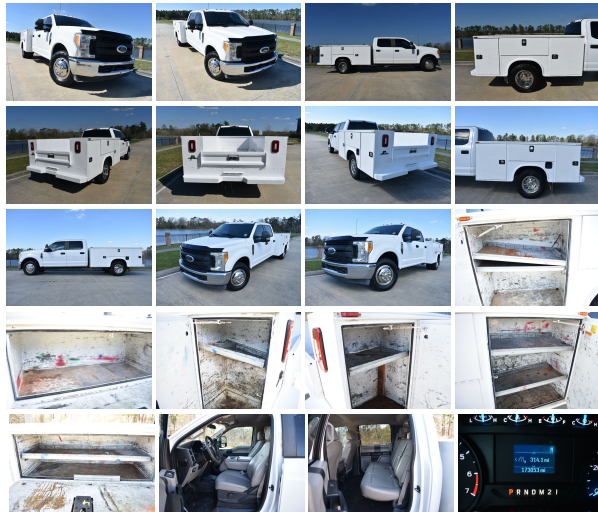

2017 Ford F-350 Super Duty XL

View this car on our website at trucksinlouisiana.com/7269735/ebrochure

Our Price **\$22,500**

Retail Value **\$37,225**

Specifications:

Year:	2017
VIN:	1FD8W3G62HEF23589
Make:	Ford
Model/Trim:	F-350 Super Duty XL
Condition:	Pre-Owned
Body:	Pickup Truck
Exterior:	White
Engine:	6.2L Flex Fuel V8 385hp 430ft. lbs.
Interior:	Gray
Transmission:	6-Speed Shiftable Automatic
Mileage:	172,822
Drivetrain:	Rear Wheel Drive

14000 GVWR

9 Ft. KNAPHEIDE
SERVICE BED

179" WHEELBASE

You are looking at a 2017 Ford F-350 Crew Cab XL . It is powered with a 6.2L Triton V-8 and automatic transmission. It is equipped with tilt, cruise, am/fm radio/ cd player, power windows, power locks, and power mirrors. Also included are the owner's

...manuals and one key.

The interior of this truck is in good shape. The seats are in good shape. The floor is in good shape. Everything appears to function properly.

The exterior of this truck overall is in good shape .There are no major flaws to speak of, but there maybe a normal work truck flaw. If you are a serious buyer please call us and we will give you a thorough walk around to make sure it meets your criteria. The windshield is in good shape.