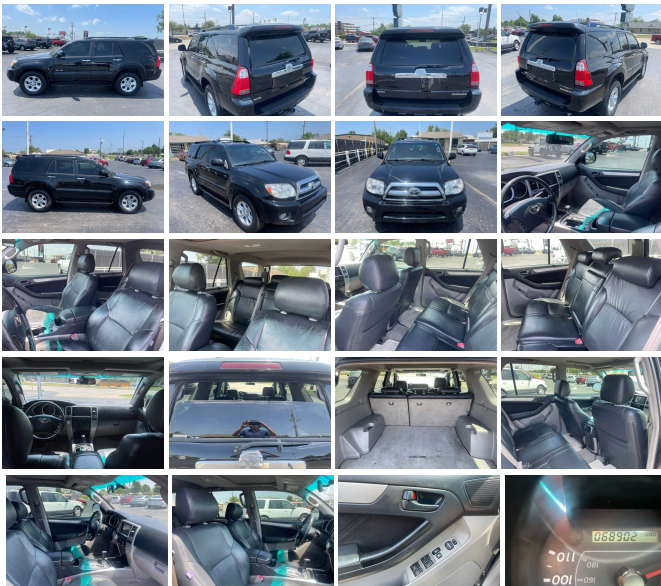

2008 Toyota 4Runner SR5

View this car on our website at roadwayautosalesinc.com/7269666/ebrochure

Our Price **$10,888**

Specifications:

Year:	2008
VIN:	JTEBU14R48K026351
Make:	Toyota
Model/Trim:	4Runner SR5
Condition:	Pre-Owned
Body:	SUV
Exterior:	-
Engine:	4.0L V6 236hp 266ft. lbs.
Interior:	- Cloth
Transmission:	5 Speed Automatic
Mileage:	206,890
Drivetrain:	4 Wheel Drive
Economy:	City 16 / Highway 20

Step into the realm of reliability and rugged charm with this impressive 2008 Toyota 4Runner SR5, a testament to durability and timeless design. With a well-traveled 206,890 miles on the odometer, this 4Runner is just hitting its stride, ready to take you on countless more adventures.

Beneath the hood lies a potent 4.0L V6 engine, delivering a robust 236 horsepower and 266 foot-pounds of torque. Mated to a seamless 5-speed automatic transmission, this 4Runner offers an engaging and responsive driving experience, whether you're navigating city streets or conquering off-road trails. The part-time 4WD system, with its electronic hi-lo selector, ensures that you have the traction and control you need, no matter the terrain.

The exterior of this 4Runner SR5 is accentuated by stylish aluminum alloy wheels, which not only enhance its athletic stance but also promise durability and performance. The power-adjustable side mirrors ensure you have a clear view of your surroundings, while the ABS 4-wheel system provides peace of mind with superior stopping power.