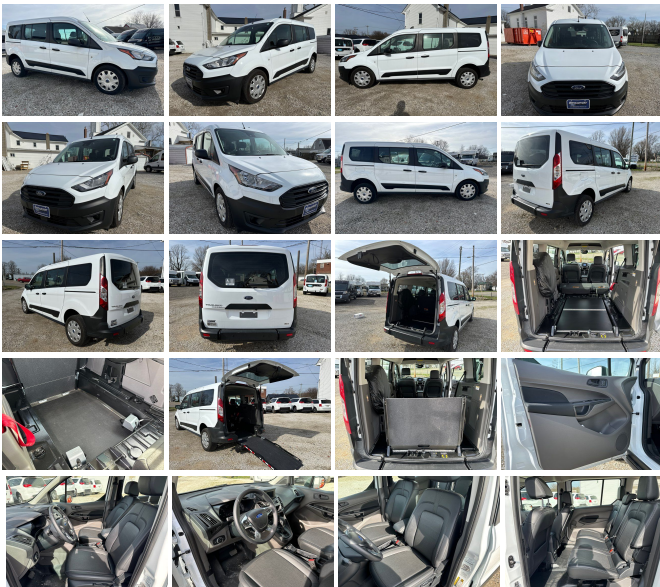

2022 Ford Transit Connect Wheelchair Accessible Van

Benjamin Ryan 3309350844

View this car on our website at buspro1.com/7269050/ebrochure

Call for info* **\$61,037**

Suggested **\$64,999**

Specifications:

- Year:** 2022
- VIN:** NM0GE9E23N1520609
- Make:** Ford
- Stock:** 22609ftc
- Model/Trim:** Transit Connect Wheelchair Accessible Van
- Condition:** New
- Body:** Minivan/Van
- Exterior:** White
- Engine:** 2.0L I4 162hp 144ft. lbs.
- Interior:** Ebony Vinyl
- Transmission:** 8-Speed Shiftable Automatic
- Mileage:** 4,200
- Drivetrain:** Front Wheel Drive
- Economy:** City 24 / Highway 28

2022 Ford Transit Connect Wheelchair Accessible Van

Chassis: Ford Transit Connect

Capacity: Up to 4 seats and 1 wheelchair passengers (Driver Not Included).

Wheelchair Ramp: Manual with bi-fold ramp and stow-away option

Mileage: 4,800

GVWR: Under 10,000 lbs

ENGINE: Flex Fuel 4 Cylinder

Transmission: Automatic 8 Speed

A/C: Front and Rear - Single Compressor

Heat: Rear

Seats: 70/30 Split Folding Bench with Storage Feature - 3 Passenger Bench Seat - See Photos