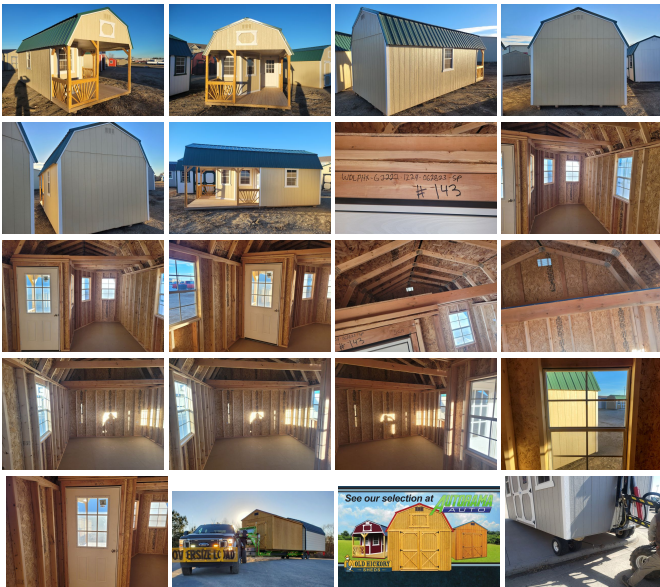

# 2023 Old Hickory Sheds 12x24 Play House / Cabin Style

**SALES Team 701 483 3700**

View this car on our website at [autoramaauto.com/7268926/ebrochure](http://autoramaauto.com/7268926/ebrochure)

Our Price **\$12,585**

## Specifications:

Year:	2023
VIN:	#144
Make:	Old Hickory Sheds
Stock:	WDLPHX-G2222-1224-062823-SP
Model/Trim:	12x24 Play House / Cabin Style
Condition:	New
Engine:	0 cc
Exterior:	Beige White Green
Mileage:	0
Hours:	0

New in Dickinson, On the lot, 12x24 Shed,  
Rent to own \$466/MO No Credit check!  
#144

- On Lot- In Dickinson
- New
- Ready for Delivery
- Smart Panel- Beige
- Trim- White
- Metal roof- Green
- Side Wall - 7 Foot
- 1 Standard walk in door
- 5- 2x3 Windows with screens
- Engineered floor
- 2 -4x4 skids
- Quality made in Belle Fourche South Dakota.
- Write a check priced at \$14,085.
- 
- On Sale Now! Save \$1,500!  
Only\$12,585!
-

## Our Location :

2023 Old Hickory Sheds 12x24 Play House / Cabin Style

AutoRama Auto Sales - 701 483 3700 - View this car on our website at [autoramaauto.com/7268926/ebrochure](http://autoramaauto.com/7268926/ebrochure)