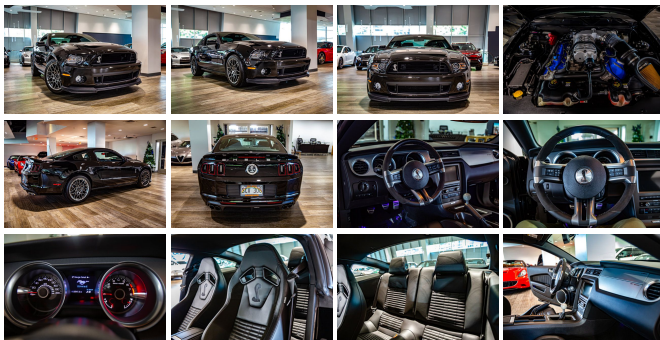

2013 Ford Mustang Shelby GT500

View this car on our website at autosourcehawaii.com/7268925/ebrochure

Our Price **\$59,995**

Retail Value **\$69,995**

Specifications:

| | |
|----------------------|--|
| Year: | 2013 |
| VIN: | 1ZVBP8JZ5D5275742 |
| Make: | Ford |
| Stock: | D5275742 |
| Model/Trim: | Mustang Shelby GT500 |
| Condition: | Pre-Owned |
| Body: | Coupe |
| Exterior: | Black |
| Engine: | 5.8L Supercharged V8 662hp 631ft. lbs. |
| Interior: | BLACK Leather |
| Transmission: | 6-Speed Manual |
| Mileage: | 2,547 |
| Drivetrain: | Rear Wheel Drive |
| Economy: | City 15 / Highway 24 |

Step into the realm of exhilarating power and unmatched style with the 2013 Ford Mustang Shelby GT500, a vehicle that not only promises an adrenaline-pumping experience but also delivers it with every roar of its engine. With a mere 2,547 miles on the odometer, this black beauty is a rare gem that has barely grazed the roads, ensuring that its new owner will enjoy the full spectrum of its capabilities.

The exterior of this Shelby GT500 is cloaked in a menacing black, a color that perfectly complements its aggressive stance and aerodynamic design. The body-color mirror caps and front bumper blend seamlessly with the sleek profile, while the hood scoop and ground effects assert the car's racing pedigree. Quad-tip exhausts not only enhance the aesthetic appeal but also emit a symphony of power that will send shivers down your spine.

Inside, the cabin is a sanctuary of sophistication with plush black leather seating that cradles you in comfort while hinting at the car's performance potential. The tactile feedback from the 6-speed manual transmission puts you in complete control, allowing you to harness the raw energy of the 5.8L Supercharged V8 engine, which boasts an earth-shattering 662 horsepower and 631 ft-lbs of torque. This is not just a car; it's a statement of dominance on the road.