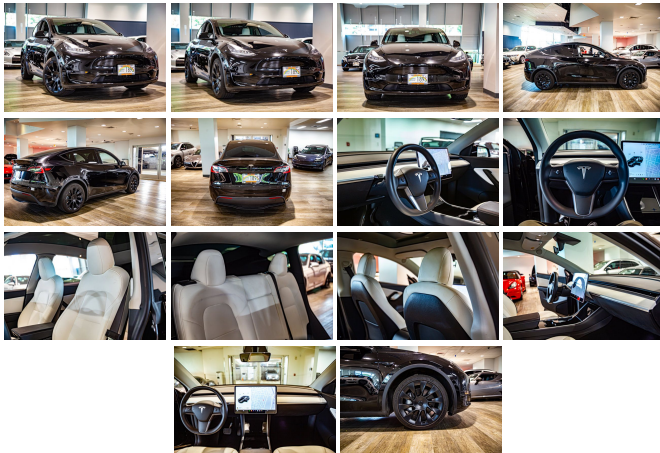

2021 Tesla Model Y Long Range

View this car on our website at autosourcehawaii.com/7268768/ebrochure

Our Price **\$46,995**

Retail Value ~~\$49,995~~

Specifications:

Year:	2021
VIN:	5YJYGDEE2MF081102
Make:	Tesla
Stock:	MF081102
Model/Trim:	Model Y Long Range
Condition:	Pre-Owned
Body:	Wagon
Exterior:	Black
Engine:	Electric 346hp 389ft. lbs.
Interior:	WHITE Leatherette
Transmission:	1-Speed Direct-Drive Automatic
Mileage:	23,741
Drivetrain:	All Wheel Drive
Economy:	City 131 / Highway 117

Step into the future of automotive excellence with the stunning 2021 Tesla Model Y Long Range, a paragon of electric luxury and performance that has already captured the hearts of drivers and critics alike. With just 23,741 miles on the clock, this sleek black beauty is poised to deliver an exhilarating driving experience while enveloping you in a world of sophisticated comfort and cutting-edge technology.

The exterior of this Model Y is a masterclass in design, featuring a sleek rear spoiler that enhances aerodynamics, and body-color mirrors and front bumper that create a seamless, elegant profile. The allure of the black exterior is matched only by the opulent leatherette interior, a testament to Tesla's commitment to luxury and sustainability. The cabin is a sanctuary of modern design, where form meets function in perfect harmony.

The centerpiece of the infotainment experience is the stunning 15-inch

touch screen display, an intuitive gateway to all your media and navigation needs. Real-time traffic data ensures you're always on the most efficient route, while the 560-watt sound system, complete with 14 speakers and a subwoofer, immerses you in concert-quality audio. Enjoy your favorite tunes, podcasts, and radio shows through TuneIn, creating a soundtrack to your drive that's as dynamic as the road ahead.