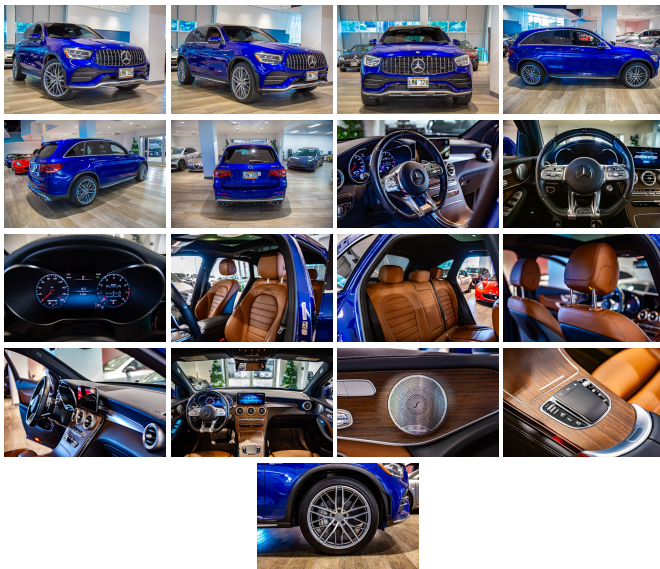

## 2020 Mercedes-Benz GLC AMG GLC 43

View this car on our website at [autosourcehawaii.com/7268765/ebrochure](https://autosourcehawaii.com/7268765/ebrochure)

Our Price **\$44,995**

Retail Value ~~\$49,995~~

Step into the world of luxury performance with the exquisite 2020 Mercedes-Benz GLC AMG GLC 43, a vehicle that effortlessly combines the athletic prowess of AMG engineering with the elegance and comfort synonymous with Mercedes-Benz. With only 31,390 miles on the odometer, this captivating blue gem is primed to deliver an exhilarating driving experience to its next discerning owner.

Beneath the sculpted hood lies a heart of pure adrenaline: a 3.0L Twin Turbo V6 engine that unleashes 385 horsepower and 384 ft. lbs. of torque. This powerhouse is mated to a refined 9-Speed Shiftable Automatic transmission, offering both the precision of manual control and the ease of an automatic. Whether you're navigating tight city streets or cruising on the open highway, the GLC AMG GLC 43 responds with a level of performance that is nothing short of breathtaking.

Step inside, and you'll be enveloped in a cabin that redefines luxury. The sumptuous leatherette interior invites you to indulge in its embrace, while the meticulously crafted details remind you that you're in the presence of automotive excellence. From the driver's seat, you're in command of a technological marvel. The 10.25-inch infotainment screen, part of the intuitive MBUX system, becomes the nerve center of your driving experience. With voice-operated electronic messaging