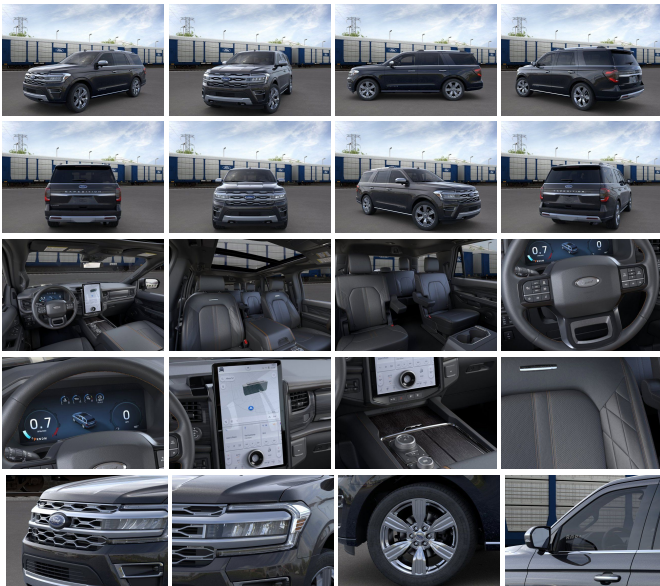

2024 Ford Expedition Platinum

View this car on our website at askjorgelopez.com/7268532/ebrochure

Our Price **\$91,535**

Specifications:

Year:	2024
VIN:	1FMJU1M88REA43592
Make:	Ford
Stock:	EA43592
Model/Trim:	Expedition Platinum
Condition:	New
Body:	SUV
Exterior:	AGATE BLACK METALLIC
Engine:	EcoBoost 3.5L Twin Turbo V6 400hp 480ft. lbs.
Interior:	PLATINUM LEATHER BUCKET BLACK ONYX
Transmission:	10-Speed Shifttable Automatic
Mileage:	10
Drivetrain:	4 Wheel Drive

Feel at ease with this dependable 2024 Ford Expedition. Tire Specific Low Tire Pressure Warning, Side Impact Beams, Safety Canopy System Curtain 1st, 2nd And 3rd Row Airbags, Right Side Camera, Rear Child Safety Locks.*Fully-Loaded with Additional Options*HEAVY-DUTY TRAILER TOW PACKAGE -inc: 3.73 Axle Ratio, non-limited-slip rear axle, Integrated Trailer Brake Controller, 26mm Engine Radiator, Pro Trailer Backup Assist, 2-Speed Automatic 4WD, neutral towing capability, 360-Degree Camera w/Trailer Reverse Guidance, Front Tow Hooks, EQUIPMENT GROUP 600A STANDARD PACKAGE, HEAVY-DUTY TRAILER TOW PACKAGE -inc: 3.73 Axle Ratio, non-limited-slip rear axle, Integrated Trailer Brake Controller, 26mm Engine Radiator, Pro Trailer Backup Assist, 2-Speed Automatic 4WD, neutral towing capability, 360-Degree Camera w/Trailer Reverse Guidance, Front Tow Hooks, FRONT LICENSE PLATE BRACKET -inc: Standard in states requiring two license plates and optional to all others, FORD BLUECRUISE 1.0 -inc: 3 year subscription, EQUIPMENT GROUP 600A STANDARD PACKAGE, ENGINE: 3.5L ECOBOOST V6 (STD), CONTROLTRAC W/3.73 AXLE RATIO -inc: eLSD (Electronic Limited-Slip Differential), 2-Speed Automatic 4WD, neutral towing capability, AGATE BLACK METALLIC, Window Grid Antenna.* Visit Us Today *A short visit to Tomball Ford located at 22702 Tomball Parkway, Tomball, TX 77375 can get you a trustworthy Expedition today!