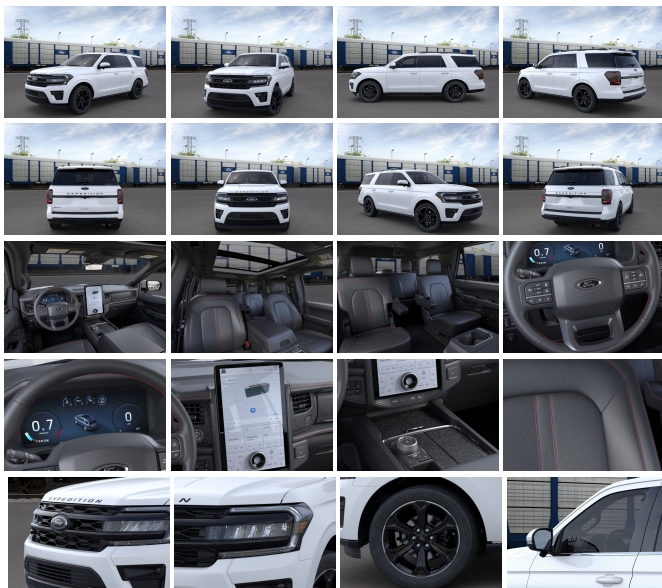

"Purchasing the perfect vehicle couldn't be easier! Make the right choice with this impeccable 2024 Ford Expedition. Tire Specific Low Tire Pressure Warning, Side Impact Beams, Restricted Driving Mode, Rear Child Safety Locks, Outboard Front Lap And Shoulder Safety Belts -inc: Height Adjusters and Pretensioners.*Fully-Loaded with Additional Options*HEAVY-DUTY TRAILER TOW PACKAGE -inc: 3.73 Axle Ratio, non-limited-slip rear axle, 360-Degree Camera w/Trailer Reverse Guidance, Integrated Trailer Brake Controller, 26mm Engine Radiator, Pro Trailer Backup Assist, EQUIPMENT GROUP 303A STEALTH PACKAGE -inc: 1st & 2nd Row Floor Mats w/Logo, Ford Co-Pilot360 Assist 2.0, Connected Navigation, 1 year of connectivity, pinch-to-zoom capability, live traffic, predictive destinations and route guidance, Reverse Brake Assist, 360-Degree Camera w/Split View, front/rear washer, Stealth Edition Package, Expedition lettering on hood, black limited tailgate badge and front/second row floor mats w/logo, Black Roof Rack Side Rails, LED Taillamp w/Black Bezels, Black Headlamp and Fog Lamp Bezels, Ebony Black Power Deployable Running Boards, Sport-Tuned Suspension, Continuous Controlled Damping (CCD) w/suspension road preview, Black Rear Bumper, Ebony Black Bar and Mesh Grille, Ebony Black Tailgate Applique, Body Color Door Handles, Wheels: 22" Premium Black-Painted Aluminum, Tires: P285/45R22 110H AS BSW, Power-Folding Sideview Mirrors w/Autofold, power and heated glass, turn signal indicators, security approach lamps, driver/passenger side memory and body-color, STAR WHITE METALLIC TRI-COAT, SPORT-TUNED SUSPENSION -inc: Continuous Controlled Damping (CCD) w/suspension road preview, HEAVY-DUTY TRAILER TOW PACKAGE -inc: 3.73 Axle Ratio, non-limited-slip rear axle, 360-Degree Camera w/Trailer Reverse Guidance, Integrated Trailer Brake Controller, 26mm Engine Radiator, Pro Trailer Backup Assist, FRONT LICENSE PLATE BRACKET -inc: Standard in