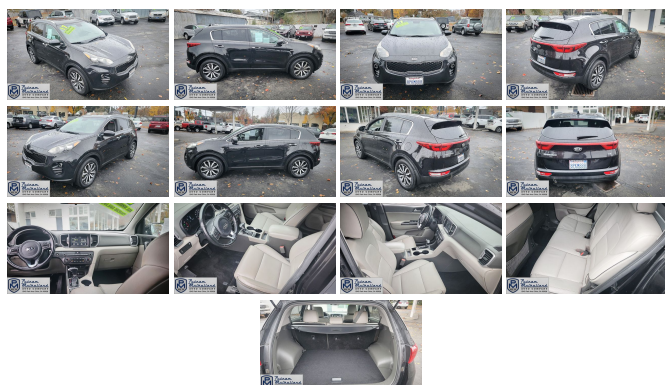

pmautoco.com
530-343-5565
1545 Park Ave
Chico, CA
95928

Putnam Mulholland Auto Company,
Inc.

2017 Kia Sportage EX

View this car on our website at pmautoco.com/7268434/ebrochure

Our Price **\$9,995**

Specifications:

| | |
|----------------------|------------------------------|
| Year: | 2017 |
| VIN: | KNDPNCAC1H7141074 |
| Make: | Kia |
| Stock: | 4918 |
| Model/Trim: | Sportage EX |
| Condition: | Pre-Owned |
| Body: | SUV |
| Exterior: | Black |
| Engine: | 2.4L I4 181hp 175ft. lbs. |
| Interior: | Gray Leather |
| Transmission: | 6-Speed Shifttable Automatic |
| Mileage: | 190,715 |
| Drivetrain: | All Wheel Drive |
| Economy: | City 21 / Highway 25 |

Installed Options

Interior

- Front air conditioning: automatic climate control- Front air conditioning zones: dual
- Humidity/dewpoint sensors- Rear vents: second row- Center console trim: leatherette
- Door trim: leatherette- Shift knob trim: leather- Steering wheel trim: leather
- Cargo area light- Cruise control- Power outlet(s): 12V cargo area- Power steering
- Push-button start- Steering wheel: tilt and telescopic- Clock- Digital odometer
- External temperature display- Multi-function display- Trip odometer- Driver seat: heated
- Driver seat power adjustments: 10- Front seat type: bucket- Passenger seat: heated
- Rear seat folding: split- Rear seat type: 60-40 split bench- Upholstery: leather

Exterior

- Door handle color: chrome- Front bumper color: body-color
- Grille color: black with chrome accents- Mirror color: body-color- Rear spoiler: roofline
- Daytime running lights: LED- Front fog lights- Side mirrors: heated- Roof rails: chrome
- Spare tire kit: inflator kit- Tire Pressure Monitoring System- Wheels: aluminum alloy
- Front wipers: variable intermittent- Laminated glass: acoustic
- Liftgate window: manual flip-up- Power windows- Rear privacy glass
- Rear wiper: variable intermittent- Solar-tinted glass- Window defogger: rear