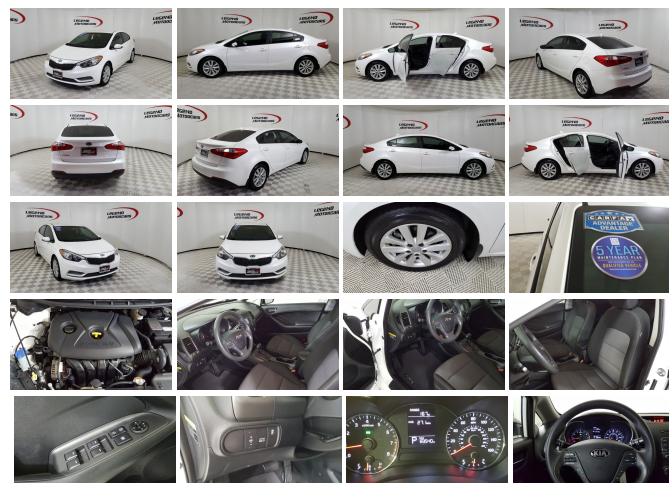

2016 Kia Forte LX

View this car on our website at legendmotorcars.com/7268430/ebrochure

Website Price **\$0**

Specifications:

Year:	2016
VIN:	KNAFX4A62G5470749
Make:	Kia
Stock:	18296
Model/Trim:	Forte LX
Condition:	Pre-Owned
Body:	Sedan
Exterior:	[SWP] Snow White Pearl
Engine:	1.8L
Interior:	Black Cloth
Mileage:	83,540
Drivetrain:	Front Wheel Drive
Economy:	City 26 / Highway 39

Take a look at this Sporty, Stylish and Fuel Efficient 2016 Kia Forte. This Forte is powered by a economical 1.8 liter dual overhead cam 16 valve D-CVVT I4 engine mated with a automatic transmission. It is equipped with power windows and locks, tilt/telescoping wheel w/audio controls, power mirrors, cruise, front/side airbags, safety curtain, anti lock brakes, traction control, backup camera, Bluetooth, AM/FM CD with aux audio jack/USB and Alloy wheels.

Option Packages

Factory Installed Packages

Snow White Pearl Paint	\$295
Popular Plus Package	\$1,500
Includes 16-in alloy wheels with P205/5516 tires, outside mirrors with turn signal indicators, auto on/off headlights, cruise control with steering wheel mounted controls, illuminated ignition keylock cylinder, 4.3in touch screen audio display with 2 additional tweeter speakers, rear camera with in-dash display, soft touch front upper door panels, knit and tricot cloth seat trim, rear center armrest with cup holders, sliding armrest, dual illuminated visor vanity mirrors, dual map lights, front passenger seat back map pocket, and sunglass holder.	
Option Packages Total	\$1,795