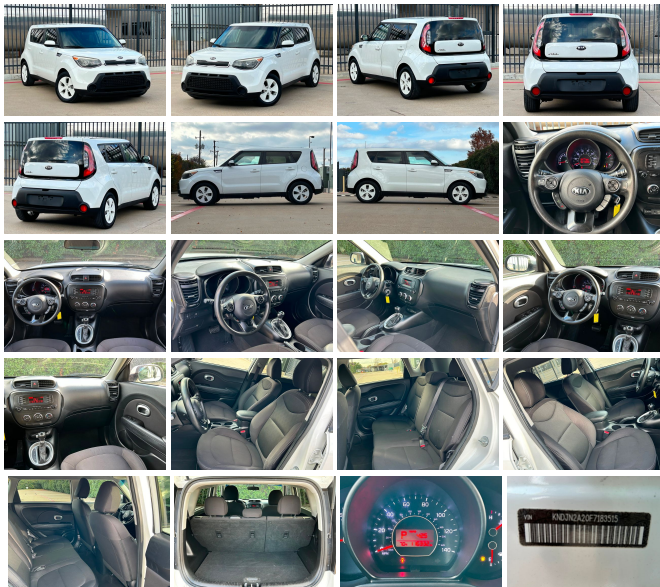

2015 Kia Soul Base

Al Schneck 901-870-6999

View this car on our website at schneckmotorcompany.com/7268247/ebrochure

Cash Price **\$10,000**

Specifications:

Year:	2015
VIN:	KNDJN2A20F7183515
Make:	Kia
Stock:	183515
Model/Trim:	Soul Base
Condition:	Pre-Owned
Body:	Wagon
Exterior:	[UD] Clear White
Engine:	1.6L I4 130hp 118ft. lbs.
Interior:	Black Cloth
Transmission:	6-Speed Shiftable Automatic
Mileage:	116,332
Drivetrain:	Front Wheel Drive
Economy:	City 24 / Highway 30

Step into the world of practicality fused with personality with our 2015 Kia Soul Base, a hatchback that's been turning heads and winning hearts, not just on the street but also in the critics' circles. With a modest 116,332 miles on the odometer, this gem comes dressed in a classic white exterior, a hue that perfectly complements its iconic boxy silhouette while ensuring it remains a timeless choice for any discerning driver.

The interior is a haven of comfort, featuring plush black cloth seats that invite you and your passengers to settle in and enjoy the ride. The spacious cabin is not just about comfort, but also about functionality, offering ample room for both passengers and cargo, making it an ideal companion for your daily commute or weekend getaways.

Under the hood, the 1.6L I4 engine delivers a peppy 130hp and 118ft. lbs. of torque, ensuring that this Soul has plenty of zest for zipping around town or cruising on the highway. Mated with a 6-Speed Shiftable Automatic transmission, it offers a smooth and responsive driving experience, with the added convenience of being able to switch to manual shifting mode whenever you desire a more engaging drive.