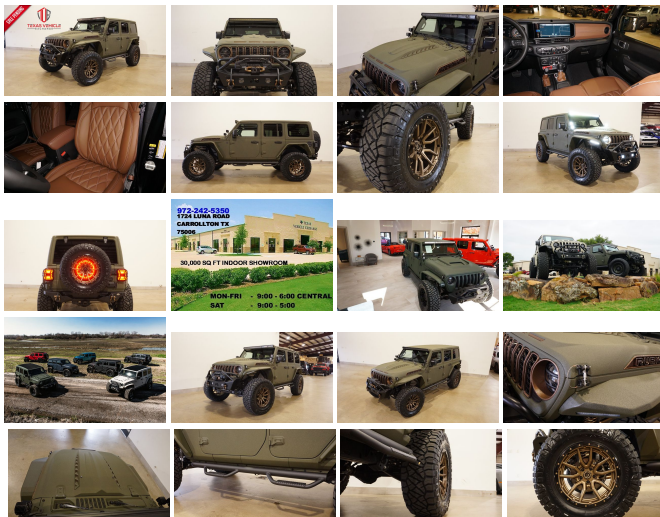

2024 Jeep Wrangler Unlimited Rubicon 4X4 DUPONT KEVLAR,LIFTED,BUMPER'S

View this car on our website at tveauto.com/7268244/ebrochure

Our Price **\$102,900**

Specifications:

Year:	2024
VIN:	1C4PJXFG2RW101818
Make:	Jeep
Stock:	101818
Model/Trim:	Wrangler Unlimited Rubicon 4X4 DUPONT KEVLAR,LIFTED,BUMPER'S
Condition:	Pre-Owned
Body:	SUV
Exterior:	Green
Engine:	3.6L V6 285hp 260ft. lbs.
Interior:	Brown Leather
Transmission:	8-Speed Shifttable Automatic
Mileage:	110
Drivetrain:	4 Wheel Drive

NATION WIDE FINANCING

SUBMIT CREDIT APP WWW.TVEAUTO.COM

OR CALL 972-242-5350

"TANK GREEN EDITION"

CUSTOM BUILT **KEVLAR** 2024 JEEP
WRANGLER JL UNLIMITED RUBICON 4X4
WITH 24R PACKAGE

UPGRADES INCLUDE:

* TANK GREEN KEVLAR COATING WITH

Includes heated front seats, heated steering wheel, and remote start system. **\$995**

Quick Order Package 24R

Includes vehicle with standard equipment, 3.6L V6 engine, and 8-speed automatic transmission, adaptive cruise control w/ stop, and Selec-Speed Control.