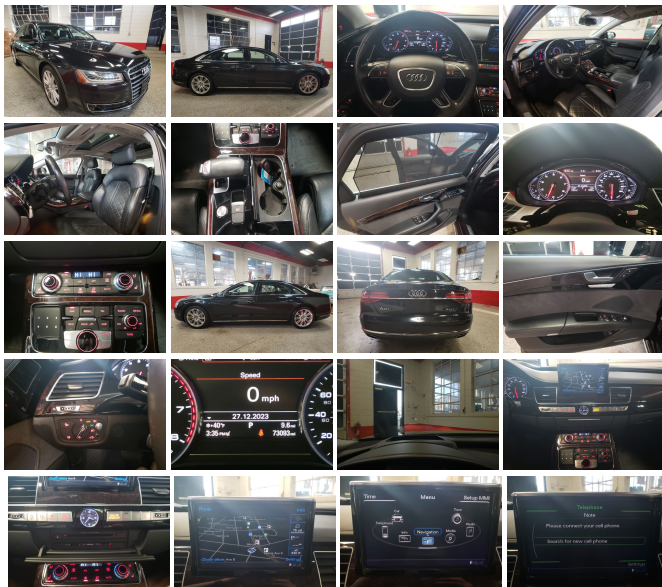

2015 Audi A8-L QUATTRO, 4.0 TURBO, LOADED AS CAN BE, SERVICED AND BEAUTIFUL, LIKE NEW

View this car on our website at automotion.autorevo.com/7268225/ebrochure

Our Price **\$23,675**

Specifications:

Year:	2015
VIN:	WAU32AFD5FN002648
Make:	Audi A8-L QUATTRO, 4.0 TURBO, LOADED
Stock:	am232648
Model/Trim:	AS CAN BE, SERVICED AND BEAUTIFUL, LIKE NEW
Condition:	Pre-Owned
Body:	Sedan
Exterior:	[A2] Brilliant Black
Engine:	4.0L Turbo V8 435hp 444ft. lbs.
Interior:	Black
Transmission:	8-Speed Shiftable Automatic
Mileage:	72,991
Drivetrain:	All Wheel Drive
Economy:	City 18 / Highway 29

2015 Audi A8-L QUATTRO, 4.0 TURBO, LOADED AS CAN BE, SERVICED AND BEAUTIFUL, LIKE NEW
Auto Motion - (952) 303-1411 - View this car on our website at automotion.autorevo.com/7268225/ebrochure

Our Location :

Interior

- Air filtration- Front air conditioning: automatic climate control
- Front air conditioning zones: dual- Rear air conditioning: automatic climate control
- Rear air conditioning zones: dual- Center console trim: alloy- Dash trim: alloy
- Door trim: alloy- Floor mat material: carpet- Floor mats: front- Shift knob trim: alloy
- Steering wheel trim: leather- Ambient lighting- Ashtray- Cargo area light- Cruise control
- Memorized settings: 2 driver- Multi-function remote: keyless entry
- Power outlet(s): 12V front- Power steering: variable/speed-proportional- Push-button start
- Rearview mirror: auto-dimming- Steering wheel: power tilt and telescopic
- Sunshade: power rear window- Touch-sensitive controls
- Universal remote transmitter: Homelink - garage door opener - Clock- Compass
- Digital odometer- External temperature display- Multi-function display- Trip odometer
- Driver seat: heated- Driver seat power adjustments: 18- Front seat type: bucket
- Passenger seat: heated- Passenger seat power adjustments: 18- Rear seat type: bench
- Upholstery: premium leather