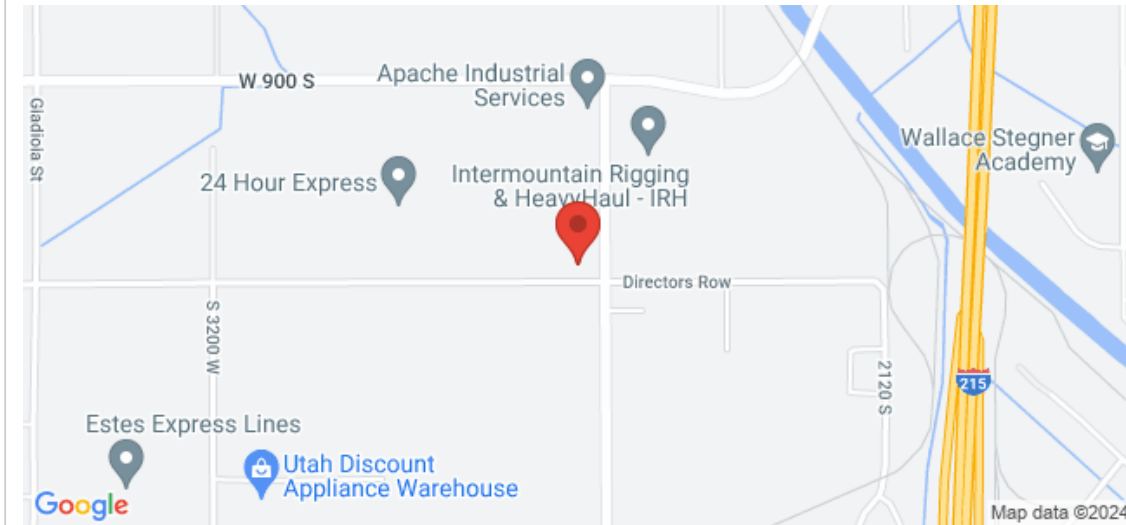

Our Location :

2010 Peterbilt 386 Roll Off

Big City Rigs - 801-435-0900 - View this car on our website at bigcityrigs.com/7267738/ebrochure

Installed Options

The Detailed Equipment Information is limited in scope, and Big City Rigs (BCR) has not inspected any aspects or components of the equipment other than those expressly set forth herein. Unless expressly stated, we make no representations or warranties, express or implied, concerning the equipment or its components, including without limitation any representations or warranties concerning functionality, conformity or compliance with any safety standard or requirement of any applicable authority or regulatory body, fitness for any particular purpose, or merchantability. You are strongly advised to perform your own detailed inspection of the equipment prior to purchasing.

Big City Rigs

bigcityrigs.com

801-435-0900

1090 S Pioneer Rd

Salt Lake City, UT 84104

© 2024 AutoRevo - All rights reserved. - Powered by AutoRevo