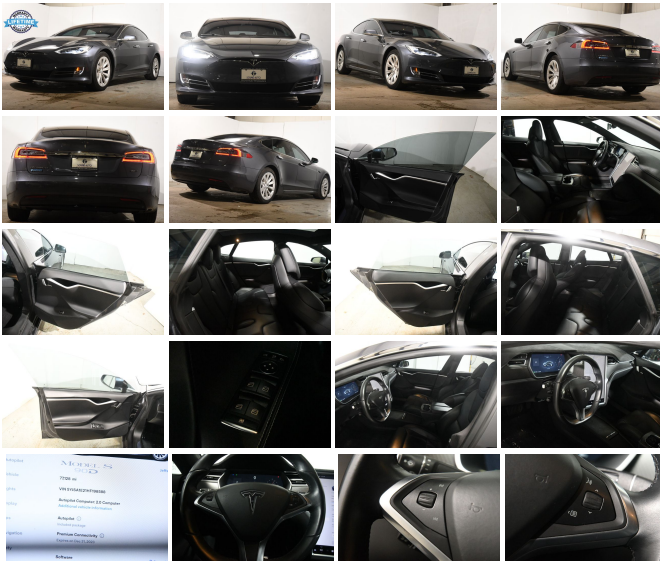

2017 Tesla Model S 90D

View this car on our website at soundautowholesalers.com/7266966/ebrochure

No-Haggle Price **\$24,995**

Specifications:

Year:	2017
VIN:	5YJSA1E21HF198588
Make:	Tesla
Stock:	6068
Model/Trim:	Model S 90D
Condition:	Pre-Owned
Body:	Sedan
Exterior:	[PMNG] Midnight Silver Metallic
Engine:	Electric 518hp 485ft. lbs.
Interior:	Black Leather
Transmission:	1-Speed Direct-Drive Automatic
Mileage:	77,413
Drivetrain:	All Wheel Drive
Economy:	City 102 / Highway 107

Step into the future of driving with this exquisite 2017 Tesla Model S 90D, a paragon of electric luxury and performance that seamlessly blends sustainability with exhilaration. With a mere 77,127 miles on the odometer, this stunning gray masterpiece is poised to deliver a driving experience that is both thrilling and eco-conscious.

The heart of this automotive marvel is its robust electric engine, producing a staggering 518 horsepower and 485 ft. lbs. of torque, all available at the mere whisper of the accelerator. This power is expertly managed by a seamless 1-Speed Direct-Drive Automatic Transmission, ensuring that every journey is as smooth as it is spirited.

As you approach the Model S, you'll be captivated by its sleek gray exterior, a color that exudes sophistication and commands attention on the road. The allure continues as you slide into the sumptuous black leather interior, where luxury and technology coalesce to create an environment that is both comfortable and cutting-edge.