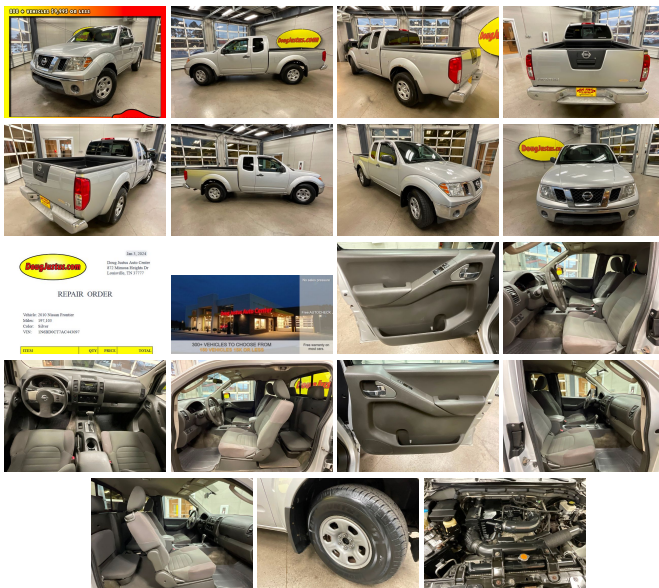

# 2010 Nissan Frontier SE

View this car on our website at [dougjustus.com/7266650/ebrochure](http://dougjustus.com/7266650/ebrochure)

Our Price **\$6,900**

## Specifications:

<b>Year:</b>	2010
<b>VIN:</b>	1N6BD0CT7AC443097
<b>Make:</b>	Nissan
<b>Stock:</b>	N43097
<b>Model/Trim:</b>	Frontier SE
<b>Condition:</b>	Pre-Owned
<b>Body:</b>	Pickup Truck
<b>Exterior:</b>	SILVER
<b>Engine:</b>	2.5L I4 152hp 171ft. lbs.
<b>Interior:</b>	Gray Cloth
<b>Transmission:</b>	5-Speed Automatic
<b>Mileage:</b>	197,103
<b>Economy:</b>	City 17 / Highway 22

2010 Nissan Frontier SE gets up to 39 mpg highway. This automatic, rear wheel drive, pick up truck comes equipped with a 2.5l , four cylinder engine, power windows and lock, cloth seats

Visit [www.dougjustus.com](http://www.dougjustus.com), call: \*865-281-1540\*, or text: \*865-214-0010\* for more info.