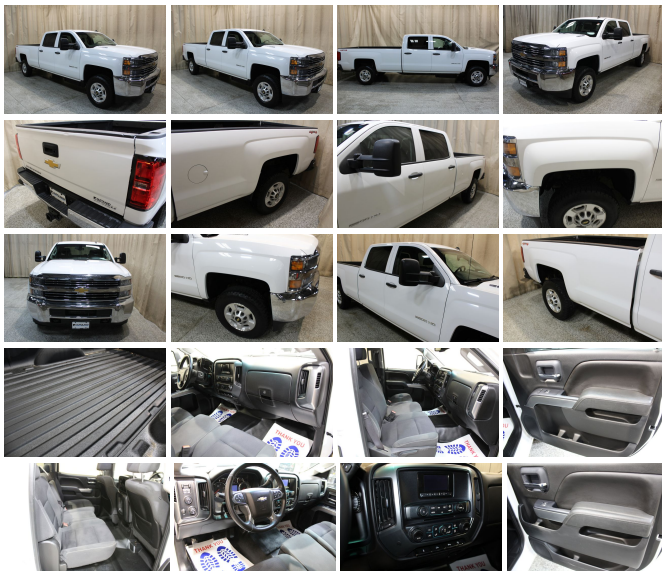

2015 Chevrolet Silverado 2500HD Diesel 4x4 Long Bed LT

View this car on our website at autolandoutlets.com/7266592/ebrochure

Our Price **\$32,236**

Specifications:

Year:	2015
VIN:	1GC1KVE84FF186271
Make:	Chevrolet
Stock:	9914
Model/Trim:	Silverado 2500HD Diesel 4x4 Long Bed LT
Condition:	Pre-Owned
Body:	Pickup Truck
Exterior:	[GAZ] Summit White
Engine:	Duramax 6.6L Diesel Turbo V8 397hp 765ft. lbs.
Interior:	Gray Cloth
Transmission:	Allison 1000 6-Speed Shifttable Automatic
Mileage:	138,483
Drivetrain:	4 Wheel Drive

**** Discover the Power and Prestige of the 2015 Chevrolet Silverado 2500HD Diesel 4x4 LT****

Step into the world of robust performance and unwavering reliability with the 2015 Chevrolet Silverado 2500HD Diesel 4x4 LT, a truck that's been recognized with some of the most prestigious awards in the automotive industry. With a gleaming white exterior that exudes purity and strength.

...and strength,
this Silverado is more than just
a vehicle; it's a statement of
capability and endurance.

Under the hood lies the heart
of this mechanical beast: a
Duramax 6.6L Diesel Turbo
V8 engine, delivering a
staggering 397 horsepower
and an earth-moving 765 foot-
pounds of torque. This
powerhouse is perfectly paired
with the renowned Allison
1000 6-Speed Shifttable
Automatic transmission and
3.73 Rear ratio, ensuring
smooth and responsive shifts
that will make towing and
hauling seem effortless.

This Silverado isn't just a workhorse; it's a trophy truck, having earned accolades from Edmunds's Top Recommended Trucks to Kelley Blue Book's Best Resale Value: Full-Size Pickup. It's a vehicle that not only meets expectations but exceeds them, as evidenced by its top rankings in J.D. Power and Associates's APEAL Study, IQS, and VDS. These honors are a clear testament to the Silverado's exceptional performance, execution, layout, initial quality, and dependability.