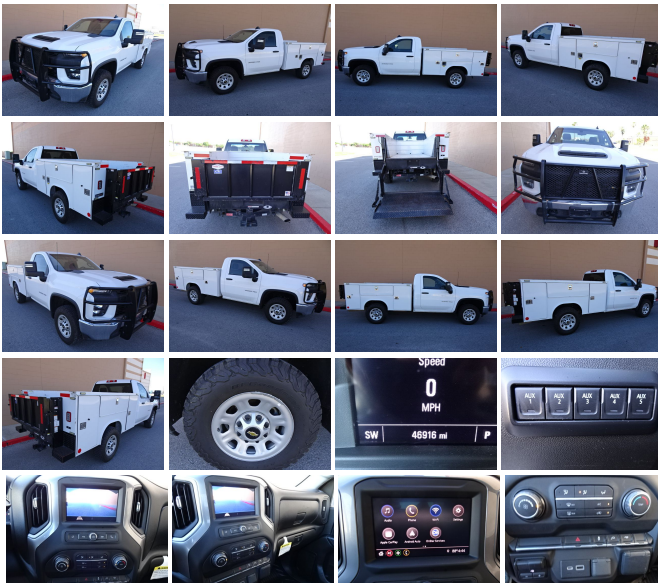

# 2022 Chevrolet Silverado 3500HD CC Service/Utility Bed W/Tommy Lift

**GABRIEL QUINTANILLA 3612320200**

View this car on our website at [discountmotorcompany.com/7266457/ebrochure](https://discountmotorcompany.com/7266457/ebrochure)

## Specifications:

<b>Year:</b>	2022
<b>VIN:</b>	1GB3WRE7XNF181588
<b>Make:</b>	Chevrolet
<b>Stock:</b>	181588FD
<b>Model/Trim:</b>	Silverado 3500HD CC Service/Utility Bed W/Tommy Lift
<b>Condition:</b>	Pre-Owned
<b>Body:</b>	Pickup Truck
<b>Exterior:</b>	White
<b>Engine:</b>	6.6L V8 401hp 464ft. lbs.
<b>Interior:</b>	Black Cloth
<b>Transmission:</b>	6-Speed Shifttable Automatic
<b>Mileage:</b>	46,727
<b>Drivetrain:</b>	Rear Wheel Drive

2022 Chevrolet Silverado 3500HD - 2dr. - Utility Bed w/Tommy Lift - 6.0L Vortec V8 Engine - Automatic Transmission - Nice Truck - 46,727 Miles.

2022 Chevrolet Silverado 3500HD 2dr. Utility Bed (6.0L Vortec V8 Engine ) with Summit White Exterior, Dark Titanium Vinyl Interior. With 6.0L Vortec V8 Engine, Automatic Transmission, Power Door Locks, Tilt, Cruise Control, AM/FMCD/MP3 Audio System, Tow Package, Trailer Receiver Hitch. Service/Utility Bed

...w/Tommy Lift and more.

\*\*\*Feel free to give me a call at 361-232-0200 and I will be happy to go over this Silverado 3500HD 2dr. Work Truck with Utility Bed in detail with you.

\*\*\*Pre-Buy inspections welcome. 100% CarFax guaranteed. Priced to Sell at \$44,980.