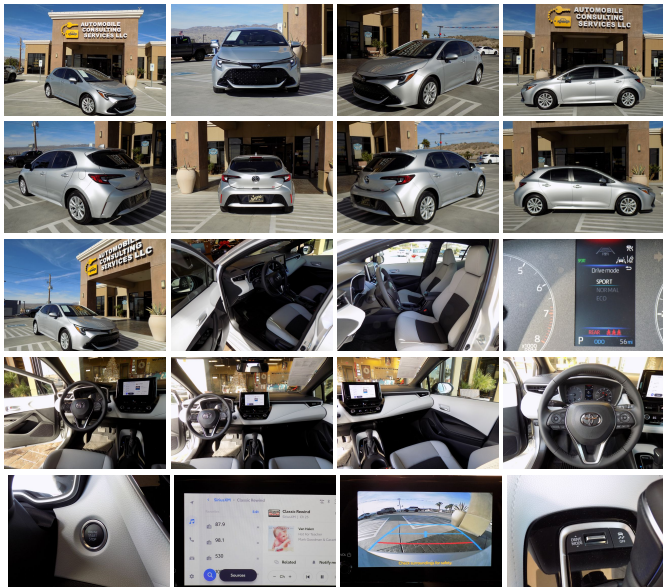

Specifications:

Year:	2024
VIN:	JTND4MBE4R3218410
Make:	Toyota
Stock:	110367
Model/Trim:	Corolla Hatchback SE
Condition:	Pre-Owned
Body:	Hatchback
Exterior:	Silver
Engine:	2.0L I4 169hp 151ft. lbs.
Interior:	- Cloth
Transmission:	10-Speed Shiftable CVT
Mileage:	79
Drivetrain:	Front Wheel Drive

OVER 41 MILES PER GALLON,
GREAT FACTORY WARRANTY,