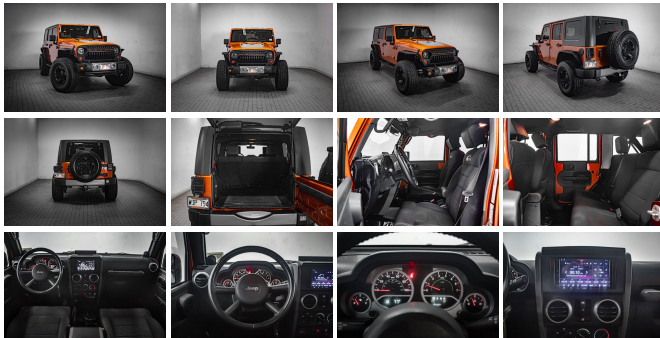

2010 Jeep Wrangler Unlimited Mountain

View this car on our website at autosourcehawaii.com/7266412/ebrochure

Our Price **\$19,995**

Retail Value **\$21,995**

Specifications:

Year:	2010
VIN:	1J4BA3H10AL227347
Make:	Jeep
Stock:	AL227347
Model/Trim:	Wrangler Unlimited Mountain
Condition:	Pre-Owned
Body:	SUV
Exterior:	Mango Tango Pearl
Engine:	3.8L V6 205hp 240ft. lbs.
Interior:	Dark Slate Gray/Medium Slate Gray Cloth
Transmission:	4-Speed Automatic
Mileage:	195,933
Drivetrain:	4 Wheel Drive
Economy:	City 15 / Highway 19

Embark on your next grand adventure with the ruggedly handsome 2010 Jeep Wrangler Unlimited Mountain, a true testament to freedom and versatility. Cloaked in a stunning tan exterior, this four-door champion of the wild beckons those who dare to break free from the mundane and embrace the call of the great outdoors.

Step inside and be greeted by the inviting gray cloth interior that offers a perfect blend of comfort and durability. Whether you're tackling rocky paths or cruising the city streets, the spacious cabin ensures that you and your passengers enjoy every journey to the fullest.

Visibility is never compromised thanks to the variable intermittent front wipers and front fog lights that cut through the mist and murk, ensuring a clear path ahead. The painted steel wheels not only add to the aesthetic appeal but are also built to last, while the Tire Pressure Monitoring System keeps you informed and safe on the road.