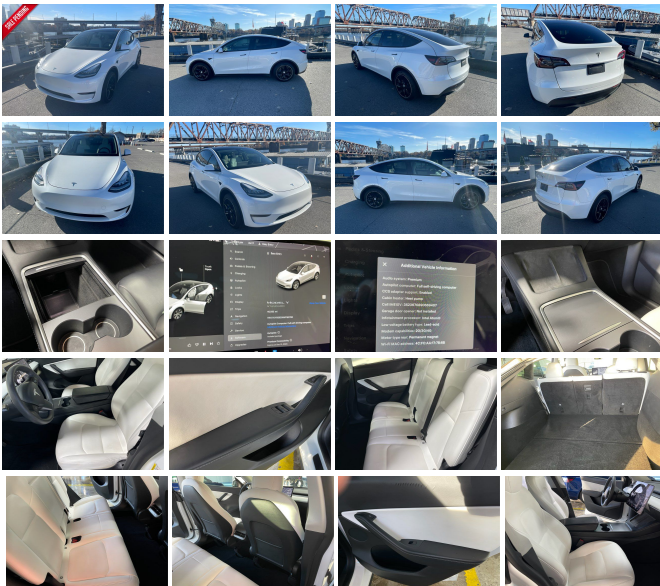

2021 Tesla Model Y Standard Range

Great Condition

Black and White Interior

Standard Autopilot

Premium Sound

CCS Adapter Enabled - Allows for Charging at Non-Tesla Chargers

Heat Pump - Improved Performance in Cold Weather

2021.5 Refreshed Model - Dual Paned Glass for Quieter Ride -
Redesigned Console with Wireless Charging Pad

Clean Title and History

Shipping and Financing Available

Call or Message Evolve Auto to Set Your Viewing/Test Driving
Appointment

Our Location :

2021 Tesla Model Y Standard Range

EVolve Auto - 501-904-6188 - View this car on our website at evolveauto.com/7266238/ebrochure

Installed Options

Interior

- Air filtration- Front air conditioning: automatic climate control
- Front air conditioning zones: dual- Rear vents: second row
- Center console trim: leatherette- Door trim: faux suede- Floor mat material: carpet
- Floor mats: front- Steering wheel trim: leatherette- Adaptive cruise control
- Adaptive stop and go cruise control: fully automated- Ambient lighting- Cargo area light
- Cargo cover: hard- Easy entry: power driver seat- Memorized settings: 8 driver
- Multi-function remote: proximity entry system- Power outlet(s): 12V front
- Power steering: variable/speed-proportional- Rearview mirror: auto-dimming
- Steering wheel: power tilt and telescopic
- Universal remote transmitter: Homelink - garage door opener
- Wireless charging station: front- Clock- Compass- Digital odometer
- External temperature display- Multi-function display- Trip odometer- Driver seat: heated
- Driver seat power adjustments: 12- Front seat type: bucket- Passenger seat: heated
- Passenger seat power adjustments: 12- Rear seat: heated- Rear seat folding: power
- Rear seat power adjustments: reclining- Rear seat type: 60-40 split bench
- Upholstery: leatherette