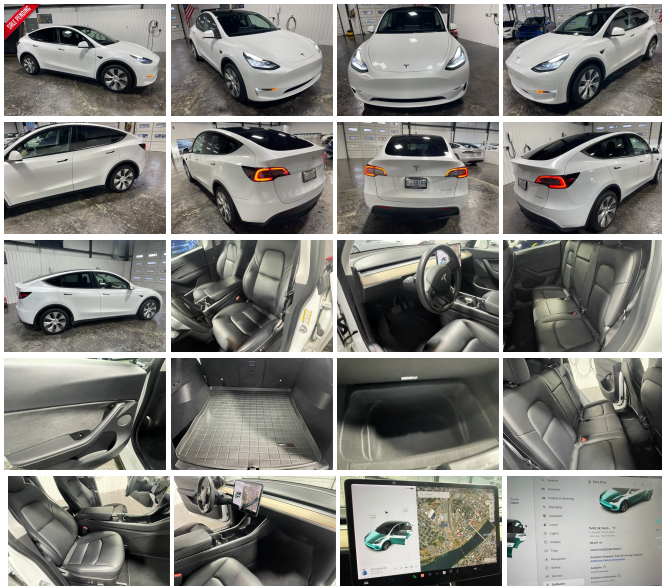

2021 Tesla Model Y Long Range

View this car on our website at evolveauto.com/7266237/ebrochure

Our Price **\$27,975**

Specifications:

Year:	2021
VIN:	5YJYGDEE0MF106272
Make:	Tesla
Stock:	10287
Model/Trim:	Model Y Long Range
Condition:	Pre-Owned
Body:	Wagon
Exterior:	WHITE
Engine:	Electric 346hp 389ft. lbs.
Interior:	Black Leatherette
Transmission:	1-Speed Direct-Drive Automatic
Mileage:	64,971
Drivetrain:	All Wheel Drive
Economy:	City 131 / Highway 117

Our Location :

2021 Tesla Model Y Long Range

EVolve Auto - 501-904-6188 - View this car on our website at evolveauto.com/7266237/ebrochure

Installed Options

Interior

- Air filtration- Front air conditioning: automatic climate control
- Front air conditioning zones: dual- Rear vents: second row
- Center console trim: leatherette- Door trim: faux suede- Floor mat material: carpet
- Floor mats: front- Steering wheel trim: leatherette- Adaptive cruise control
- Adaptive stop and go cruise control: fully automated- Ambient lighting- Cargo area light
- Cargo cover: hard- Easy entry: power driver seat- Memorized settings: 8 driver
- Multi-function remote: proximity entry system- Power outlet(s): 12V front
- Power steering: variable/speed-proportional- Rearview mirror: auto-dimming
- Steering wheel: power tilt and telescopic
- Universal remote transmitter: Homelink - garage door opener
- Wireless charging station: front- Clock- Compass- Digital odometer
- External temperature display- Multi-function display- Trip odometer- Driver seat: heated
- Driver seat power adjustments: 12- Front seat type: bucket- Passenger seat: heated
- Passenger seat power adjustments: 12- Rear seat: heated- Rear seat folding: power
- Rear seat power adjustments: reclining- Rear seat type: 60-40 split bench
- Upholstery: leatherette