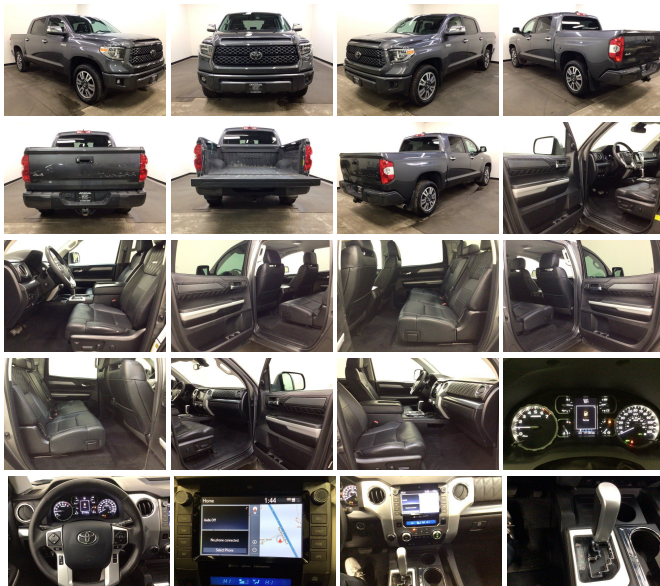

## Specifications:

<b>Year:</b>	2020
<b>VIN:</b>	5TFAY5F18LX918200
<b>Make:</b>	Toyota
<b>Stock:</b>	SA918200
<b>Model/Trim:</b>	Tundra Platinum
<b>Condition:</b>	Pre-Owned
<b>Body:</b>	Pickup Truck
<b>Exterior:</b>	[1G3] Magnetic Gray Metallic
<b>Engine:</b>	5.7L V8 381hp 401ft. lbs.
<b>Interior:</b>	Black Leather
<b>Transmission:</b>	6-Speed Shifttable Automatic
<b>Mileage:</b>	110,280
<b>Drivetrain:</b>	4 Wheel Drive
<b>Economy:</b>	City 13 / Highway 17

CARFAX One-Owner. Gray 2020 Toyota Tundra Platinum Platinum 4WD 6-Speed Automatic Electronic i-Force 5.7L V8 DOHC 32V LEV

4WD, Black Leather, ABS brakes, Active Cruise Control, Alloy wheels, Compass, Electronic Stability Control, Front dual zone A/C, Heated & Ventilated Front Bucket Seats, Heated door mirrors, Heated front seats, Illuminated entry, Low tire pressure warning, Navigation System, Remote keyless entry, Traction control.

### Interior

- Air filtration- Front air conditioning: automatic climate control
- Front air conditioning zones: dual- Rear vents: second row- Center console trim: leather
- Dash trim: leather- Door trim: leather- Floor mat material: carpet- Floor mats: front
- Interior accents: leather- Shift knob trim: alloy- Steering wheel trim: leather
- Adaptive cruise control- Easy entry: power driver seat- Footwell lights
- Memorized settings: 2 driver- Power outlet(s): 12V rear
- Power steering: variable/speed-proportional- Push-button start
- Rearview mirror: auto-dimming- Remote engine start
- Steering wheel: power tilt and telescopic
- Universal remote transmitter: Homelink - garage door opener - Clock- Compass
- Digital odometer- External temperature display- Multi-function display- Trip odometer
- Driver seat: heated- Driver seat power adjustments: 12- Front seat type: bucket
- Passenger seat: heated- Passenger seat power adjustments: 6
- Rear seat folding: folds up- Rear seat type: 60-40 split bench
- Upholstery: leather-trimmed