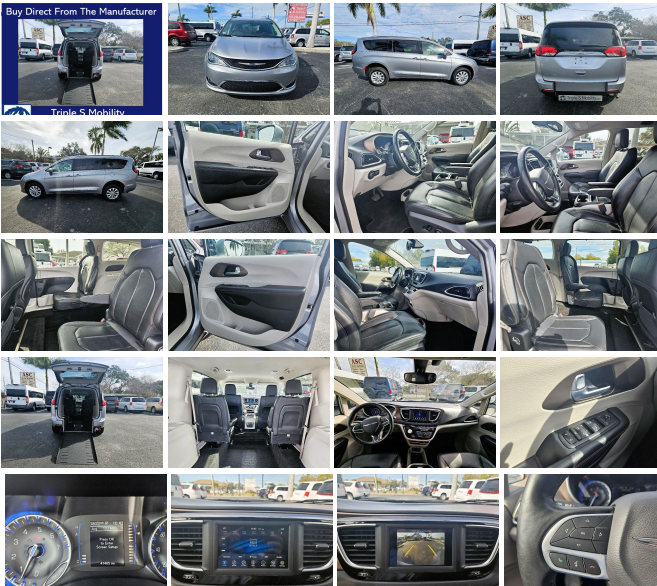

triplesmobility.com
727-492-1630
7498 Park Blvd North
Pinellas Park, Florida
33781

Triple S Mobility, Inc

2019 Chrysler Pacifica Touring L Wheelchair Van Handicap Ramp Van

Customer Service 727-492-1630

View this car on our website at triplesmobility.com/7265536/ebrochure

Buy Direct From The Manufacturer

Triple S Mobility
Simple, Safe & Strong Wheelchair Vans

Our Price **\$0**

Specifications:

Year:	2019
VIN:	2C4RC1BG0KR609113
Make:	Chrysler Pacifica Touring L
Stock:	609113
Model/Trim:	Wheelchair Van Handicap Ramp Van
Condition:	Pre-Owned
Body:	Minivan/Van
Exterior:	Silver
Engine:	Pentastar 3.6L V6 287hp 262ft. lbs.
Interior:	Black Leather
Transmission:	9-Speed Shiftable Automatic
Mileage:	41,800
Drivetrain:	Front Wheel Drive
Economy:	City 18 / Highway 28

Standard Features Include: 3.6 liter V6 engine, automatic transmission, leather interior, rear backup camera, Uconnect, Bluetooth, push button start, remote start, automatic emergency braking - rear, blind spot sensor alert, parking sensors, side window shades, AM/FM stereo, power driver seat with lumbar, power windows, power door locks, power mirrors, power dual side sliding doors, power rear hatch tri-zone air-conditioning, tilt steering wheel with mounted radio controls, cruise control, rear defroster, rear wiper, power steering, power brakes, ABS brakes, driver and passenger airbags, front curtain airbags, ambient lighting, traction control, tire pressure monitoring, fog lamps, keyless entry, luggage rack, Homelink, privacy glass. Powertrain warranty expires 1/2024 or 60,000 miles whichever comes first.