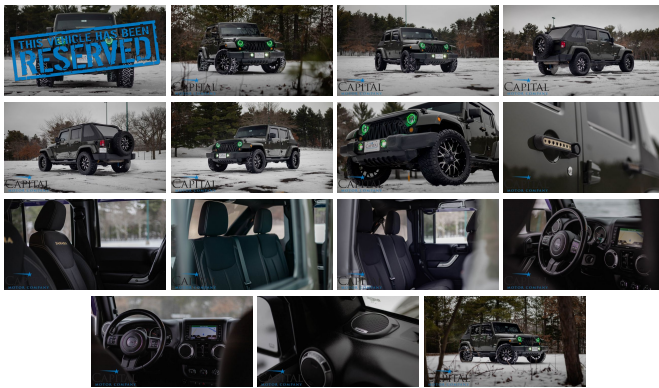

2015 Jeep Wrangler Unlimited Sahara 4x4 with 33" Tires, Navigation, Alpine Audio & Remote Start

View this car on our website at capitalmotorcompany.com/7265527/ebrochure

Your Price **\$20,450**

Retail Value ~~\$22,328~~

Specifications:

Year:	2015
VIN:	1C4HJWEG9FL602850
Make:	Jeep
Stock:	6020
Model/Trim:	Wrangler Unlimited Sahara 4x4 with 33" Tires, Navigation, Alpine Audio & Remote Start
Condition:	Pre-Owned
Body:	SUV
Exterior:	[PGK] Tank Clear Coat
Engine:	3.6-Liter V6
Interior:	Black
Transmission:	5-Speed Automatic
Mileage:	108,216
Drivetrain:	4 Wheel Drive
Economy:	City 16 / Highway 21

We have for sale a gorgeous 2015 Jeep Wrangler Unlimited Sahara 4x4 Sport Utility that looks fantastic and is an absolute blast to drive! It has a beautiful Tank Clear Coat paint with tinted windows all around for a clean, private look, that is when you're not cruising topless with the doors off! This Wrangler sits on 20-Inch Gloss Black and Machined Finished Wheels that are wrapped in an aggressive 33-Inch Nitto Ridge Grappler All Terrain Tires that gives this Jeep an incredible look! If you're looking for a fun to drive vehicle that you can enjoy all year round and will get you through just about anything you can throw at it, then this Jeep is the perfect choice!

- 3.6-Liter V6 Engine which offers plenty of power for driving around town or down the trail and the 5-Speed Automatic Transmission shifts flawlessly!
- 4-Wheel Drive with Part-Time 4WD Capability
- Fast Back Style Tinted Removable Soft Top
- 20-Inch Gloss Black with Machined Silver Face Wheels and a Matching Spare
- 33" Nitto Ridge Grappler All-Terrain Tires with a Matching Spare