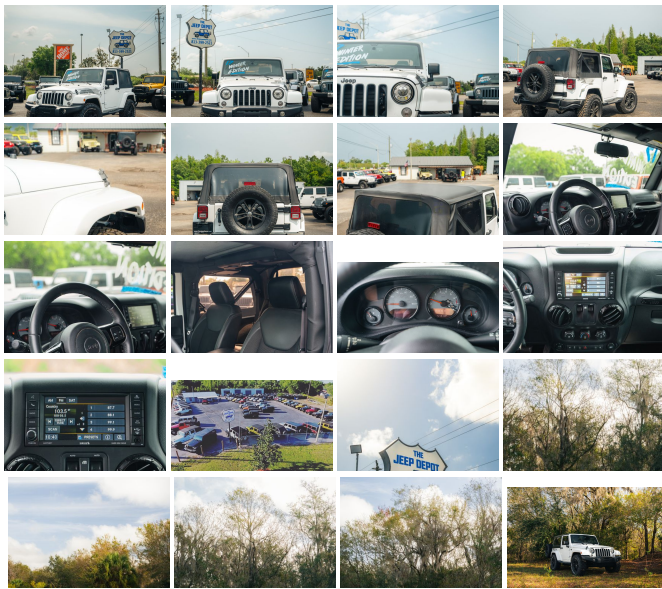

# 2017 Jeep Wrangler Winter Edition 1 Owner!

View this car on our website at [thejeepdepot.com/7265491/ebrochure](http://thejeepdepot.com/7265491/ebrochure)

Our Price **\$29,700**

## Specifications:

<b>Year:</b>	2017
<b>VIN:</b>	1C4AJWBG0HL608643
<b>Make:</b>	Jeep
<b>Model/Trim:</b>	Wrangler Winter Edition 1 Owner!
<b>Condition:</b>	Pre-Owned
<b>Body:</b>	SUV
<b>Exterior:</b>	Bright White Clear Coat
<b>Engine:</b>	3.6L V6 285hp 260ft. lbs.
<b>Interior:</b>	Black
<b>Transmission:</b>	5-Speed Automatic
<b>Mileage:</b>	57,202
<b>Drivetrain:</b>	4 Wheel Drive
<b>Economy:</b>	City 17 / Highway 21

["Manufacturers Statement of Origin"]

["Quick Order Package 24T", "Includes vehicle with 3.6L V6 engine, 5-speed automatic transmission, and standard equipment"]

["Radio 430NAV", "Includes 40GB hard drive w/28GB available, 5-year SiriusXM Travel Link, CD/DVD player with MP3 capability, 6.5 in touch-screen display, Garmin GPS navigation, audio input jack, and USB port."]