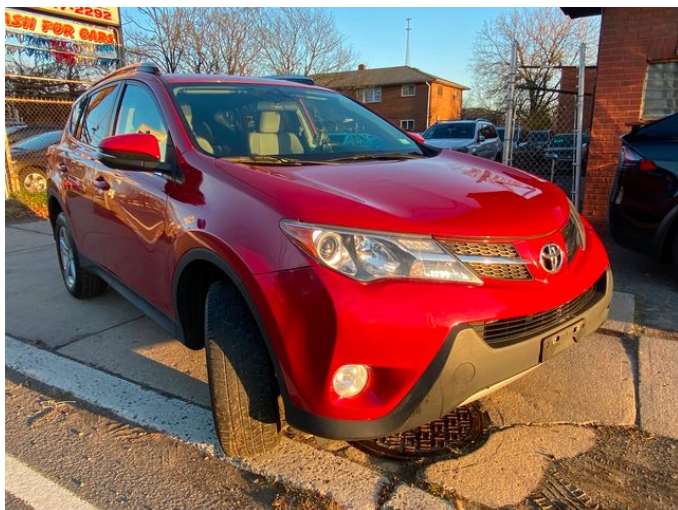

## 2015 Toyota RAV4 XLE

View this car on our website at [brilliantautosales.com/7265307/ebrochure](http://brilliantautosales.com/7265307/ebrochure)

Our Price **\$14,900**

Retail Value **\$17,550**

### Specifications:

<b>Year:</b>	2015
<b>VIN:</b>	2T3RFREV1FW271510
<b>Make:</b>	Toyota
<b>Stock:</b>	1510
<b>Model/Trim:</b>	RAV4 XLE
<b>Condition:</b>	Pre-Owned
<b>Body:</b>	SUV
<b>Exterior:</b>	Red
<b>Engine:</b>	2.5L I4 176hp 172ft. lbs.
<b>Interior:</b>	Gray Cloth
<b>Transmission:</b>	6-Speed Shifttable Automatic
<b>Mileage:</b>	112,671
<b>Drivetrain:</b>	All Wheel Drive
<b>Economy:</b>	City 22 / Highway 29

**EXCELLENT CONDITION**

2015 Toyota RAV4 XLE

Brilliant Auto Sales - 732-317-2292 - View this car on our website at [brilliantautosales.com/7265307/ebrochure](http://brilliantautosales.com/7265307/ebrochure)

### Exterior

- Glossy Paint- Original Paint