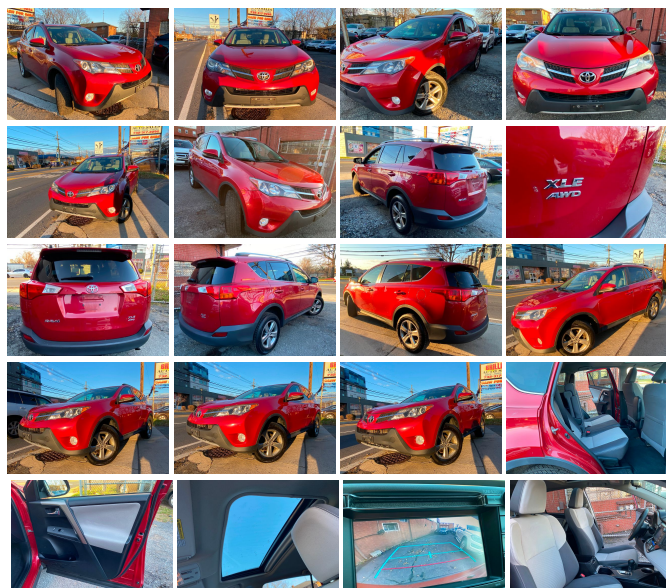

## 2015 Toyota RAV4 XLE

View this car on our website at [brilliantautosales.com/7265307/ebrochure](http://brilliantautosales.com/7265307/ebrochure)

Our Price **\$14,900**

Retail Value **\$17,550**

### Specifications:

<b>Year:</b>	2015
<b>VIN:</b>	2T3RFREV1FW271510
<b>Make:</b>	Toyota
<b>Stock:</b>	1510
<b>Model/Trim:</b>	RAV4 XLE
<b>Condition:</b>	Pre-Owned
<b>Body:</b>	SUV
<b>Exterior:</b>	Red
<b>Engine:</b>	2.5L I4 176hp 172ft. lbs.
<b>Interior:</b>	Gray Cloth
<b>Transmission:</b>	6-Speed Shifttable Automatic
<b>Mileage:</b>	112,671
<b>Drivetrain:</b>	All Wheel Drive
<b>Economy:</b>	City 22 / Highway 29

**EXCELLENT CONDITION**

2015 Toyota RAV4 XLE

Brilliant Auto Sales - 732-317-2292 - View this car on our website at [brilliantautosales.com/7265307/ebrochure](http://brilliantautosales.com/7265307/ebrochure)

### Exterior

- Glossy Paint- Original Paint