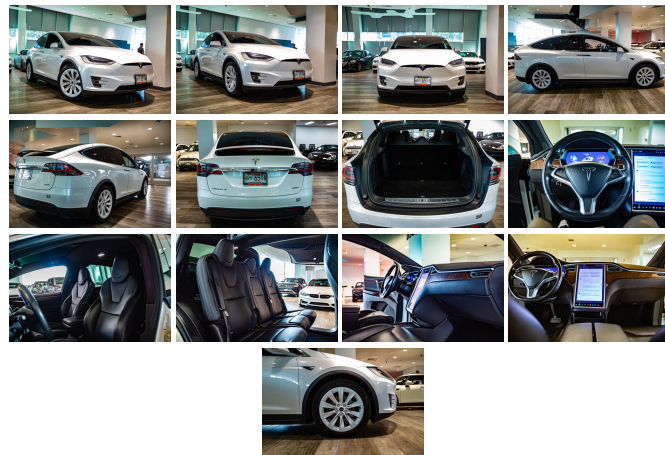

# 2017 Tesla Model X 100D

View this car on our website at [autosourcehawaii.com/7264803/ebrochure](http://autosourcehawaii.com/7264803/ebrochure)

Our Price **\$49,995**

Retail Value **\$59,995**

## Specifications:

<b>Year:</b>	2017
<b>VIN:</b>	5YJXCDE2XHF076880
<b>Make:</b>	Tesla
<b>Stock:</b>	HF076880
<b>Model/Trim:</b>	Model X 100D
<b>Condition:</b>	Pre-Owned
<b>Body:</b>	SUV
<b>Exterior:</b>	White
<b>Engine:</b>	EV
<b>Interior:</b>	Black Leather
<b>Transmission:</b>	1-Speed Direct-Drive Automatic
<b>Mileage:</b>	33,473
<b>Drivetrain:</b>	All Wheel Drive

Step into the future of driving with the stunning 2017 Tesla Model X 100D, a symphony of design, technology, and performance that will redefine your driving experience. With a mere 33,473 miles on the odometer, this pristine, white exterior Model X is a paragon of electric luxury and innovation, ready to take you on a journey of unrivaled comfort and sophistication.

Slide into the cabin and immerse yourself in the opulent black interior, where state-of-the-art design meets cutting-edge technology. The spacious and meticulously crafted cabin is a sanctuary of tranquility, offering a serene escape from the outside world. The seats cradle you in comfort, providing the perfect vantage point to interact with the expansive 17-inch infotainment touchscreen display – the nerve center of the Tesla experience.