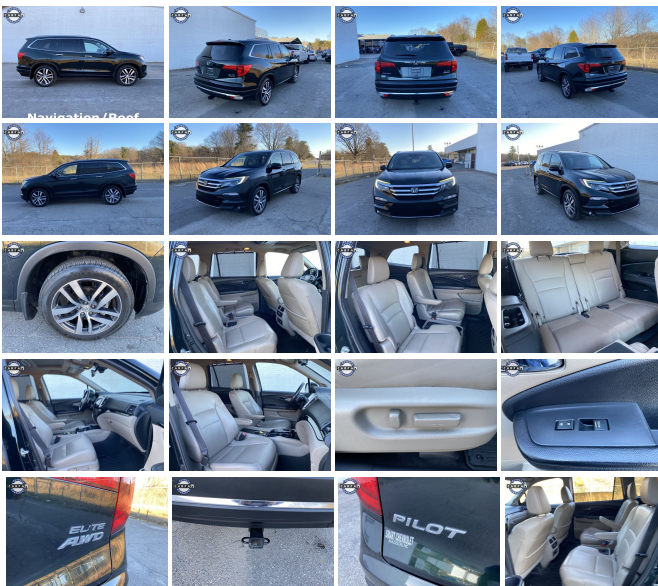

2016 Honda Pilot Elite

View this car on our website at 311chevy.com/7264733/ebrochure

Our Price **$20,412**

Retail Value ~~$20,800~~

Specifications:

Year:	2016
VIN:	5FNYP6H02GB057305
Make:	Honda
Stock:	057305
Model/Trim:	Pilot Elite
Condition:	Pre-Owned
Body:	SUV
Exterior:	Black Forest Pearl
Engine:	3.5L V6 280hp 262ft. lbs.
Interior:	Beige Leather
Transmission:	9-Speed Shiftable Automatic
Mileage:	96,970
Drivetrain:	All Wheel Drive
Economy:	City 19 / Highway 26

Honda Pilot Elite. Navigation, Sunroof, Bluetooth, rear Entertainment System. 2 Remote Control Blue Ray DVD systems. Built in Inverter So you can Charge your Laptop. Heated and Cooled Seats, Automatic High Beams. Carfax Certified No accidents!

YOU CAN TEXT US AT 855-440-1126

Don't Worry about Getting out in Public. We Can Ship this to your Door

We Can Finance and Ship This Vehicle to your Door; Never Come into the Store!

You can Fill out a Free, Super Quick Pre-Approval Credit Application here!

<https://www.smartchevrolet.com/finance/apply-for-financing/>

We Use Over 40 banks a Credit Unions For the Lowest Rates Possible For All Types Of Credit!

YOU CAN TEXT US AT 855-440-1126

We Will Buy your Car, Truck, RV, Airplane, or Anything