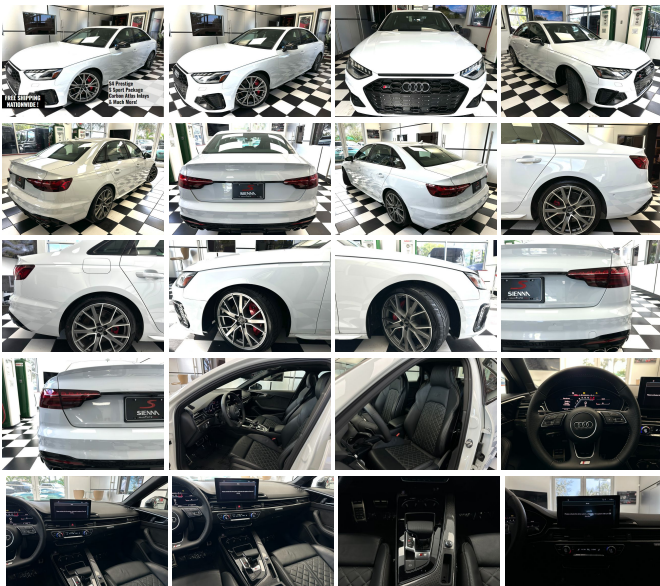

Specifications:

Year:	2020
VIN:	WAUC4AF47LA028844
Make:	Audi
Model/Trim:	S4 3.0T quattro Prestige
Condition:	Pre-Owned
Body:	Sedan
Exterior:	White
Engine:	3.0L Turbo V6 349hp 369ft. lbs.
Interior:	Black Leather
Transmission:	8-Speed Shifttable Automatic
Mileage:	31,100
Drivetrain:	All Wheel Drive
Economy:	City 20 / Highway 27