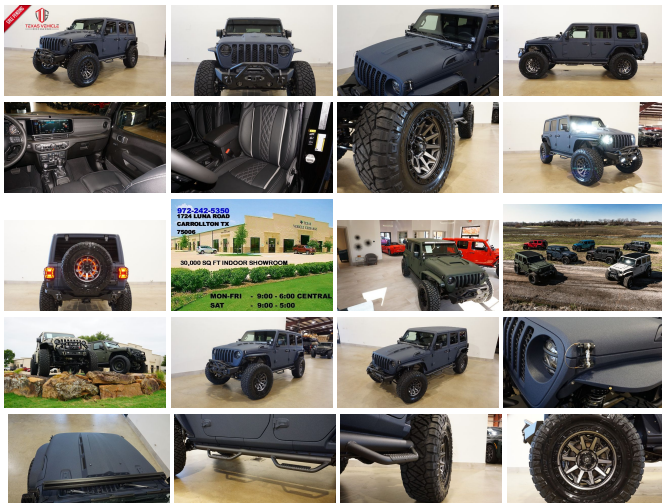

2024 Jeep Wrangler Unlimited Sport 4X4 DUPONT KEVLAR,LIFTED,BUMPER'S

View this car on our website at tveauto.com/7264675/ebrochure

Our Price **\$92,900**

Specifications:

Year:	2024
VIN:	1C4PJXDN1RW169173
Make:	Jeep
Stock:	169173
Model/Trim:	Wrangler Unlimited Sport 4X4 DUPONT KEVLAR,LIFTED,BUMPER'S
Condition:	Pre-Owned
Body:	SUV
Exterior:	Blue
Engine:	2.0L Turbo I4 270hp 295ft. lbs.
Interior:	Black Leather
Transmission:	8-Speed Shifttable Automatic
Mileage:	52
Drivetrain:	4 Wheel Drive
Economy:	City 20 / Highway 20

NATION WIDE FINANCING

SUBMIT CREDIT APP [WWW.TVEAUTO.COM](https://www.tveauto.com)

OR CALL 972-242-5350

"FERRARI NART BLUE EDITION"

CUSTOM BUILT **KEVLAR** 2024 JEEP
WRANGLER JL UNLIMITED SPORT 4X4
WITH 22S PACKAGE

UPGRADES INCLUDE:

- * FERRARI NART BLUE KEVLAR COATING WITH ANTHRACITE ACCENTS
- * 2.0L I4 TURBO ENGINE WITH START STOP
- * 3 PIECE HARD TOP
- * CUSTOM ALEA BLACK LEATHER WITH SILVER STITCHING
- * FACTORY REMOTE START
- * REMOTE PROXIMITY KEYLESS ENTRY
- * CONVENIENCE GROUP
- * TECHNOLOGY GROUP
- * SAFETY GROUP
- * FACTORY 12.3 INCH TOUCH SCREEN DISPLAY WITH HD AM/FM/SIRIUS STEREO & ALPINE PREMIUM AUDIO SYSTEM
- * FACTORY BACK-UP CAMERA
- * U-CONNECT
- * RUGGED RIDGE HD X STRIKER STUBBY FRONT BUMPER WITH LED FOGLIGHTS
- * FRONT D-RINGS & ISOLATORS (ANTHRACITE)
- * SMITTYBILT NEW GEN 3 "X20" 10,000 LB WATERPROOF AND WIRELESS CONTROL WINCH WITH SYNTHETIC ROPE
- * FACTOR 55 PROLINK (BLACK)
- * FACTORY MESH GRILLE PAINTED (ANTHRACITE)
- * FACTORY LED HEADLIGHTS
- * RUGGED RIDGE BLACK HEADLIGHT GUARDS
- * CUSTOM JL HEAT EXPULSION HOOD
- * DRAKE OFF ROAD HOOD LATCHES
- * DV8 OFF ROAD JL SLIM STEEL FENDER FLARES
- * DV8 OFF ROAD FRONT & REAR INNER FENDERS