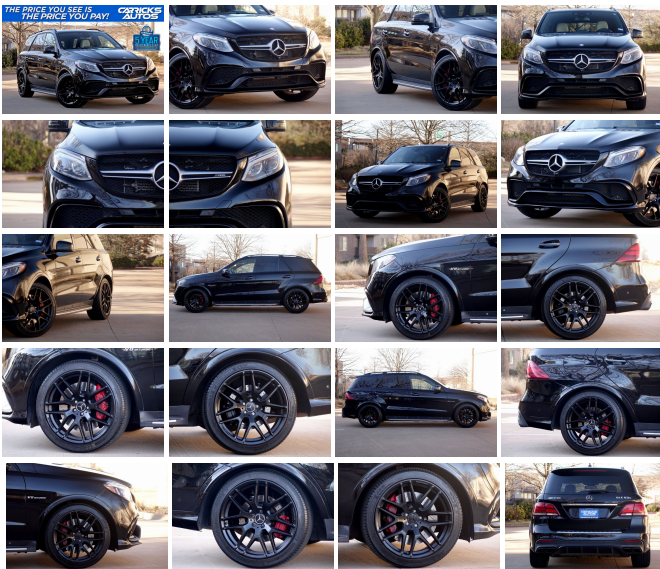

2016 Mercedes-Benz GLE AMG 63 S

View this car on our website at carricksautos.com/7264628/ebrochure

Our Price **\$39,995**

Specifications:

Year:	2016
VIN:	4JGDA7FB1GA639438
Make:	Mercedes-Benz
Stock:	639438X
Model/Trim:	GLE AMG 63 S
Condition:	Pre-Owned
Body:	SUV
Exterior:	[040] Jet Black
Engine:	5.5L Twin Turbo V8 577hp 561ft. lbs.
Interior:	Porcelain/Black Leather
Transmission:	7-Speed Shiftable Automatic
Mileage:	67,087
Economy:	City 13 / Highway 17

New Price! Active Blind Spot Assist, Active Lane Keeping Assist, Apple CarPlay??, BAS PLUS, BAS PLUS w/Cross-Traffic Assist, CMS Pedestrian, CMS Rear, DISTRONIC PLUS?? w/Cross-Traffic Assist, DISTRONIC PLUS?? w/Steering Assist, Driver Assist Package, Driver Assistance Package, DVD-Audio, Exclusive Nappa Leather Upholstery, Front dual zone A/C, Heated & Ventilated Front Seats, Heated door mirrors, Illuminated entry, Navigation system: COMAND?? APS, Night Package, Night Package (P55), Power Liftgate, Power moonroof, PRE-SAFE?? Brake w/Pedestrian Recognition, Speed Limit Assist, Wheels: 21" AMG?? Twin 7-Spoke Black Matte.

Recent Arrival! Black 4MATIC?? 7-Speed Automatic 5.5L V8 DI Twin Turbocharged

Awards:

* 2016 IIHS Top Safety Pick, Top Safety Pick+

Carrick's Autos is a Five Star Dealer located in Plano, Texas (suburb of Dallas) with a very simple philosophy: Take Care of the customer. We sell clean, well-maintained autos at a low margin with a "no stress" pricing strategy in a "No Pressure" environment. We hand pick each vehicle and have each one inspected by a certified mechanic prior to placing the vehicle on the market to ensure our customer's satisfaction. We save you money in every way that we can, and you can rest assured that you have received the best price and service on your purchases. We offer full-service warranties and financing to fit all types of buyers. We are a family owned business with Mark (father) and Patrick (son). Call us right now and set an appointment to see your next automobile!