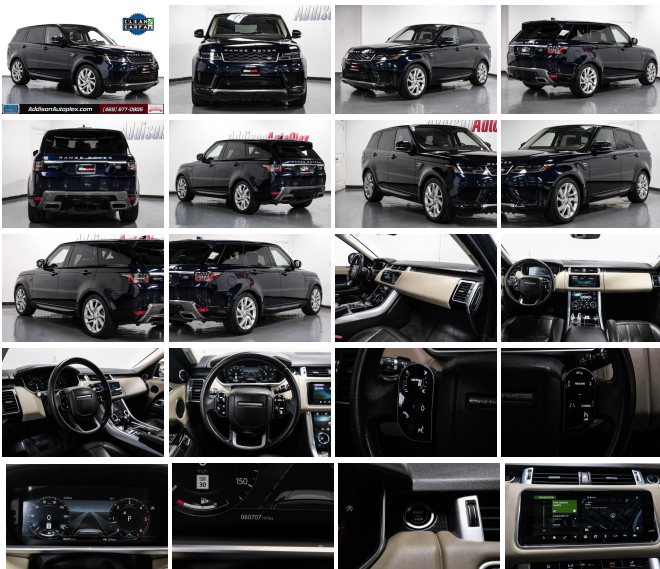

2020 Land Rover Range Rover Sport HSE Td6

View this car on our website at addisonautoplex.com/7264521/ebrochure

Sales Price **\$39,795**

Specifications:

Year:	2020
VIN:	SALWR2RK0LA896646
Make:	Land Rover
Stock:	N6519
Model/Trim:	Range Rover Sport HSE Td6
Condition:	Pre-Owned
Body:	SUV
Exterior:	[938] Balmoral Blue Metallic
Engine:	3.0L Diesel Turbo V6 254hp 443ft. lbs.
Interior:	Black
Transmission:	8-Speed Shiftable Automatic
Mileage:	60,707
Drivetrain:	All Wheel Drive
Economy:	City 22 / Highway 28

Step into a world of luxury, performance, and unparalleled sophistication with the 2020 Land Rover Range Rover Sport HSE Td6, a vehicle that redefines the very essence of a premium SUV. Cloaked in a mesmerizing blue exterior, this Range Rover Sport is not just a vehicle; it's a statement—a testament to your impeccable taste and desire for the finer things in life.

As you approach this magnificent machine, the first thing that captures your attention is the lustrous blue paint that adorns its sculpted body. The color, reminiscent of a deep ocean wave about to crest, is both bold and elegant, ensuring that you stand out in a sea of monotony. The sleek lines and athletic stance of the Range Rover Sport HSE Td6 hint at the power and agility that lies beneath its refined surface.

Slip inside, and you're greeted by an interior that is the epitome of modern luxury. The black interior, the material of which is as mysterious as it is inviting, envelopes you in a cocoon of comfort and style. The seats cradle you as you take command of a vehicle that is as intuitive as it is exhilarating. Every touchpoint speaks of quality, every detail is meticulously crafted, and the ambiance is one of understated opulence.