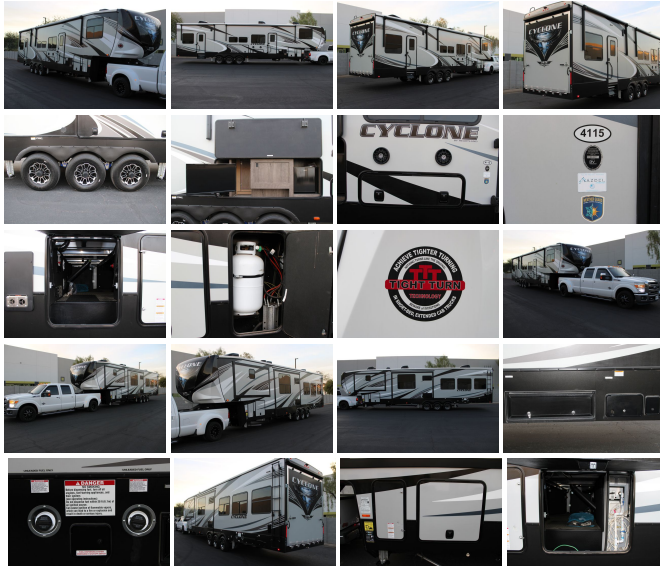

Specifications:

Year:	2020
VIN:	5SFCG4632ME449252
Make:	Heartland
Stock:	449252
Model/Trim:	Cyclone 4115
Condition:	Pre-Owned
Type:	Toy Hauler
Exterior:	Gray

Coming soon..