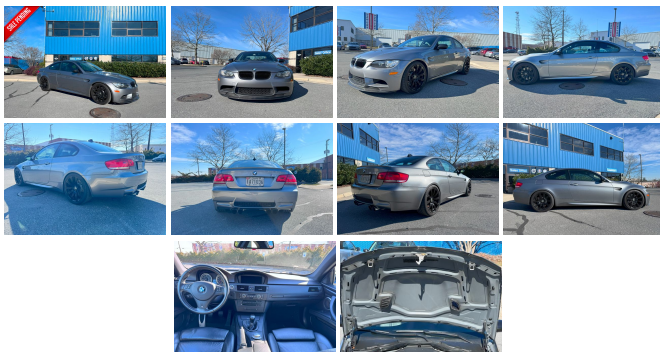

2008 BMW M3 Base

View this car on our website at cars.scandinavianimports.com/7264402/ebrochure

Our Price **\$0**

Specifications:

Year:	2008
VIN:	WBSWD935X8PY40065
Make:	BMW
Stock:	3398
Model/Trim:	M3 Base
Condition:	Pre-Owned
Body:	Coupe
Exterior:	-
Engine:	4.0L V8 414hp 295ft. lbs.
Interior:	Black Leather
Transmission:	6 Speed Manual
Mileage:	88,320
Drivetrain:	Rear Wheel Drive
Economy:	City 14 / Highway 20

Excellent maintained M3 with a 6-speed manual transmission! Please review list for recently performed maintenance items.

- Throttle actuators replaced @ 64,618 miles
- Rod bearings replaced (ACL), and ARP connecting rod bolts @ 67,987 miles
- Engine Mounts replaced @ 67,987 miles
- Valve covers replaced @ 67,987 miles
- H&R Sport springs installed @ 68,004 miles
- RW Carbon GTS Style front lip
- MagnaFlow Touring cat-back Exhaust
- AFE intake
- Coolant, Power Steering, and Brake fluids replaced @ 74,691 miles
- Front and rear brake rotors replaced @ 74,926 miles
- Manual Transmission, and Rear differential fluids replaced @ 74,991 miles
- Driveshaft support bearing replaced @ 74,991 miles
- Oil filter housing gasket replaced @ 82,089 miles
- Power steering pump replaced @ 83,534 miles
- Spark plugs and Ignition coils replaced @ 83,986 miles
- Oil Service @ 86,112 miles
- Starter replaced @ 88,310 miles

Vehicle History Report : as Of 04/27/2024

CARFAX

Snapshot

2008 BMW M3

Damage reported

24 Service history records

4 Previous owners

Personal vehicle

\$750

Enhanced Premium Sound

Includes 825 watt audio system with 16 high-performance upgraded speakers, 9-channel amplifier, and speed-sensitive equalization.

\$1,900

Navigation System

Includes a DVD-based navigation system with Voice Command system, iDrive system with on-