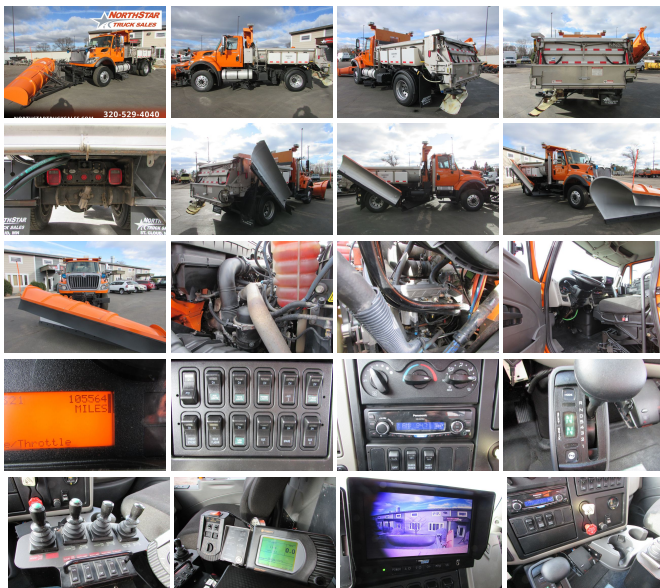

# 2012 International Workstar 7500 Single Axle Plow Truck

View this car on our website at [northstartrucksales.com/7264392/ebrochure](http://northstartrucksales.com/7264392/ebrochure)

Our Price **\$0**

## Specifications:

<b>Year:</b>	2012
<b>VIN:</b>	1HTWLAZR0CJ652093
<b>Make:</b>	International
<b>Stock:</b>	2093
<b>Model/Trim:</b>	Workstar 7500 Single Axle Plow Truck
<b>Condition:</b>	New
<b>Exterior:</b>	Orange
<b>Engine:</b>	Maxforce 10
<b>Interior:</b>	Gray
<b>Transmission:</b>	Automatic
<b>Mileage:</b>	105,564
<b>Drivetrain:</b>	Rear Wheel Drive
<b>Truck Type:</b>	Plow

Very Nice 1 Owner 2012 International Plow Truck 12' 1-Way Plow, 9' Wing Blade, Belly Blade and a 11' Stainless Dump Bed and Stainless Sander Maxforce 10 Diesel, Allison Automatic Transmission

30-day or 1,000 mile warranty. Please call for full warranty details.

Key Words: Dump Truck, Plow Truck, Ford, F250, F-250, F 250, F350, F-350, F 350, F450, F-450, F 450, F550, F-550, F 550, Chevrolet, Chevy, 2500, 2500HD, 3500, 3500HD, GMC, Dodge, Freightliner

2012 International Workstar 7500 Single Axle Plow Truck