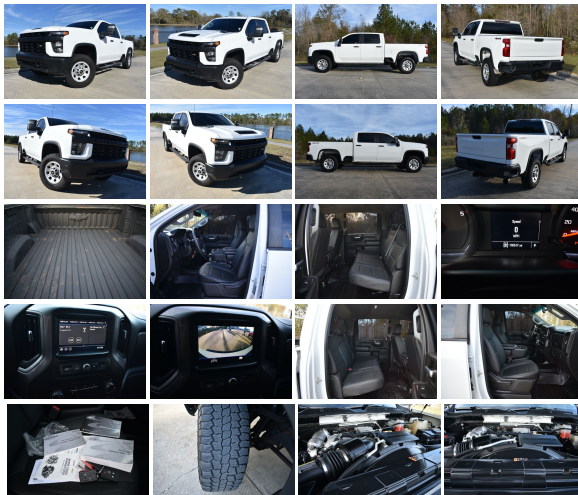

2020 Chevrolet Silverado 2500HD Work Truck

View this car on our website at trucksinlouisiana.com/7264260/ebrochure

Our Price **\$36,500**

Retail Value **\$44,000**

Specifications:

Year:	2020
VIN:	1GC4YLEY5LF266867
Make:	Chevrolet
Model/Trim:	Silverado 2500HD Work Truck
Condition:	Pre-Owned
Body:	Pickup Truck
Exterior:	White
Engine:	Duramax 6.6L Biodiesel Turbo V8 445hp 910ft. lbs.
Interior:	Gray Vinyl
Transmission:	Allison 10-Speed Shifttable Automatic
Mileage:	116,427
Drivetrain:	4 Wheel Drive

**FOUR WHEEL DRIVE
DURAMAX DIESEL**

You are looking at a 2020 Chevrolet Silverado 2500HD Crew Cab 4x4. It is powered with a 6.6L Duramax Diesel V8 and Allison automatic transmission. It is equipped with am/fm radio, power windows, power locks, power mirrors, tilt, cruise, spray in bed liner, and receiver hitch. Also included is the owners manuals and one keyless remote.

The interior of this truck is in good shape. The seats are in

good shape. The seats are in good shape. The floor is in good shape. Everything appears to function properly. It was not smoked in.

The exterior of this truck is in good shape. If you are a serious buyer please call us and we will give you a walk around to make sure it meets your expectations. The windshield is in good shape.

Mechanically this truck starts right up and runs great. The transmission shifts smooth. The a/c blows ice cold. The four wheel drive functions properly. The front end is tight and the tires are in good shape.