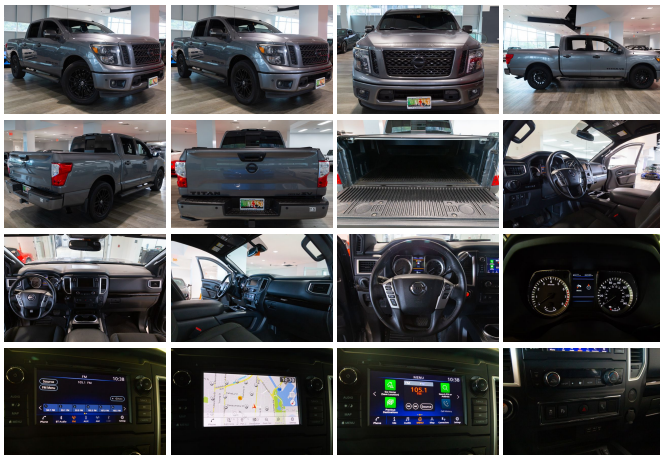

2019 Nissan Titan Midnight Edition SV Crew Cab

View this car on our website at autosourcehawaii.com/7264176/ebrochure

Our Price **\$34,995**

Retail Value ~~\$36,995~~

Specifications:

Year:	2019
VIN:	1N6AA1E69KN518101
Make:	Nissan
Stock:	KN518101
Model/Trim:	Titan Midnight Edition SV Crew Cab
Condition:	Pre-Owned
Body:	Pickup Truck
Exterior:	Gun Metallic
Engine:	5.6L V8 390hp 394ft. lbs.
Interior:	Black Cloth
Transmission:	7-Speed Shiftable Automatic
Mileage:	60,368
Drivetrain:	Rear Wheel Drive
Economy:	City 15 / Highway 21

Step into the realm of robust power and sophisticated comfort with the 2019 Nissan Titan SV. This formidable pickup is not just a vehicle; it's a statement of strength and style, designed to cater to those who demand excellence and reliability in their driving experience.

Under the hood lies the heart of this beast – a mighty 5.6L V8 engine that roars to life with 390 horsepower and 394 ft-lbs of torque. Paired with a 7-Speed Shiftable Automatic transmission, this powerhouse delivers a driving experience that is both exhilarating and smooth. Every press of the pedal confirms that this truck is built for those who dare to lead and not follow.

The 2019 Nissan Titan SV doesn't just impress with its performance; it also boasts a suite of manufacturer options and packages that place it at the pinnacle of technological innovation. The air filtration system ensures that the cabin remains a haven of clean air, while the rear window defogger and variable intermittent front wipers guarantee visibility is never compromised, no matter the weather conditions.