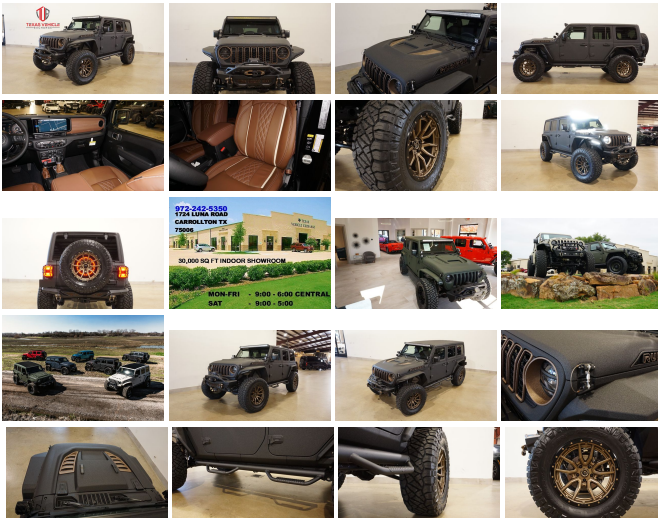

2024 Jeep Wrangler Unlimited Rubicon 4X4 DUPONT KEVLAR,LIFTED,BUMPER'S

View this car on our website at tveauto.com/7264077/ebrochure

Our Price **\$102,900**

Specifications:

Year:	2024
VIN:	1C4PJXFG9RW169145
Make:	Jeep
Stock:	169145
Model/Trim:	Wrangler Unlimited Rubicon 4X4 DUPONT KEVLAR,LIFTED,BUMPER'S
Condition:	Pre-Owned
Body:	SUV
Exterior:	Black
Engine:	3.6L V6 285hp 260ft. lbs.
Interior:	Brown Leather
Transmission:	8-Speed Shiftable Automatic
Mileage:	124
Drivetrain:	4 Wheel Drive

NATION WIDE FINANCING

SUBMIT CREDIT APP WWW.TVEAUTO.COM

OR CALL 972-242-5350

"RAPTOR BLACK EDITION"

CUSTOM BUILT **KEVLAR** 2024 JEEP
WRANGLER JL UNLIMITED RUBICON 4X4
WITH 24R PACKAGE

UPGRADES INCLUDE:

* RAPTOR BLACK KEVLAR COATING WITH

TRAIL TON BLACK REVEAL COATING WITH
KING RANCH BROWN ACCENTS

- * 3 PIECE HARD TOP
- * CUSTOM ALEA BROWN LEATHER WITH TAN STITCHING
- * FACTORY REMOTE START
- * REMOTE PROXIMITY KEYLESS ENTRY
- * CONVENIENCE GROUP
- * TECHNOLOGY GROUP
- * SAFETY GROUP
- * FORWARD FACING TRAIL CAM
- * FACTORY 12.3 INCH TOUCH SCREEN NAVIGATION WITH HD AM/FM/SIRIUS STEREO & ALPINE PREMIUM AUDIO SYSTEM
- * FACTORY BACK-UP CAMERA
- * U-CONNECT
- * DV8 OFF ROAD SPEC SERIES FRONT BUMPER
- * FRONT D-RINGS & ISOLATORS (KING RANCH BROWN)
- * SMITTYBILT NEW GEN 3 "X20" 10,000 LB WATERPROOF AND WIRELESS CONTROL WINCH WITH SYNTHETIC ROPE
- * FACTOR 55 PROLINK (BLACK)
- * FACTORY LED HEADLIGHTS
- * RUGGED RIDGE BLACK HEADLIGHT GUARDS
- * NEW JL CUSTOM VENTED HOOD
- * DRAKE OFF ROAD HOOD LATCHES
- * ROAD ARMOR STEALTH JL FENDER FLARES
- * DV8 OFF ROAD FRONT & REAR INNER FENDERS
- * TERAFLX 2.5" SUSPENSION LIFT KIT WITH TERAFLX FALCON SHOCKS

Includes heated front seats, heated steering wheel, and remote start system. **\$995**

Quick Order Package 24R

Includes vehicle with standard equipment, 3.6L V6 engine, and 8-speed automatic transmission, adaptive cruise control w/ stop, and Selec-Speed Control.