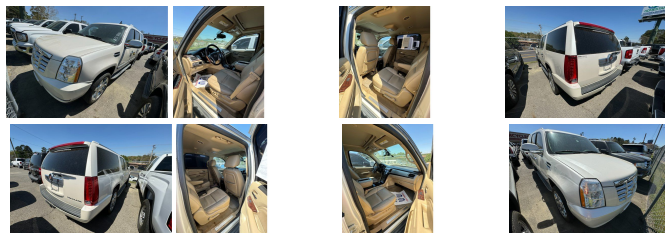

2013 Cadillac Escalade ESV Luxury

View this car on our website at johngibsonautosales.com/7263415/ebrochure

Specifications:

Year:	2013
VIN:	1GYS3HEF4DR124361
Make:	Cadillac
Stock:	44745R2
Model/Trim:	Escalade ESV Luxury
Condition:	Pre-Owned
Body:	SUV
Exterior:	WHITE
Engine:	6.2L Flex Fuel V8 403hp 417ft. lbs.
Interior:	N/A Leather
Transmission:	6-Speed Shiftable Automatic
Mileage:	125,824
Drivetrain:	Rear Wheel Drive
Economy:	City 10 / Highway 15

2013 Cadillac Escalade ESV Luxury

John Gibson Auto Sales - (501) 767-8455 - View this car on our website at johngibsonautosales.com/7263415/ebrochure

Our Location :

2013 Cadillac Escalade ESV Luxury

John Gibson Auto Sales - (501) 767-8455 - View this car on our website at johngibsonautosales.com/7263415/ebrochure

Exterior

- Door handle color: chrome- Front bumper color: body-color- Mirror color: body-color
- Running boards- Daytime running lights- Exterior entry lights: puddle lamps
- Front fog lights- Side mirror adjustments: power- Side mirrors: driver side auto-dimming
- Roof rack crossbars: chrome- Roof rails: black- Wind deflector- Spare wheel type: alloy
- Tire Pressure Monitoring System- Wheels: chrome aluminum alloy
- Liftgate window: manual flip-up- Power windows- Rear privacy glass
- Rear wiper: intermittent- Solar-tinted glass: rear- Window defogger: rear