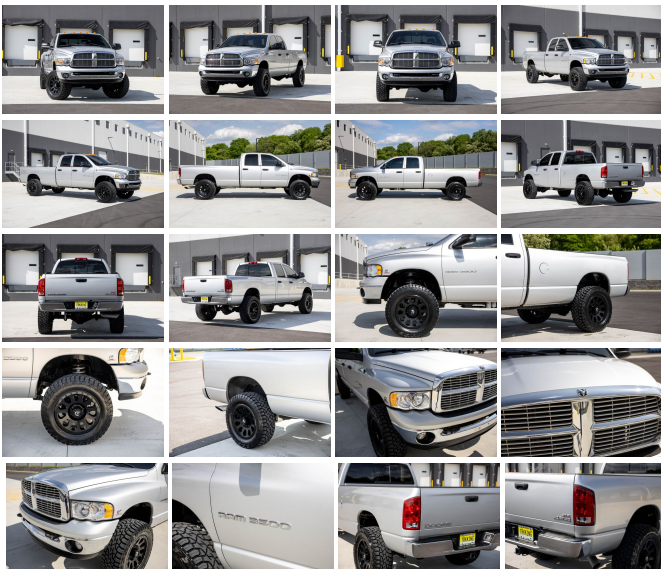

2003 DODGE RAM 3500 SLT 5.9L CUMMINS DIESEL 4X4 6-SPEED MANUAL 108K MILES TINT LIFT KIT NEW SHOCKS 20" METHOD WHEELS 35" TIRES

Zach Polsky 856-693-3181

View this car on our website at njtruckking.com/7263350/ebrochure

Our Price **\$39,900**

Specifications:

Year:	2003
VIN:	3D7LU38C23G791624
Make:	DODGE RAM 3500 SLT 5.9L CUMMINS
Model/Trim:	DIESEL 4X4 6-SPEED MANUAL 108K MILES TINT LIFT KIT NEW SHOCKS 20" METHOD WHEELS 35" TIRES
Condition:	Pre-Owned
Body:	Pickup Truck
Exterior:	Silver
Engine:	Cummins 5.9L Diesel Turbo I6 305hp 555ft. lbs.
Interior:	Gray Cloth
Transmission:	6-Speed Manual
Mileage:	108,115
Drivetrain:	4 Wheel Drive

CHECK THIS ONE OUT!!

DON'T MISS THIS!!

2003 DODGE RAM 3500 SLT
5.9L CUMMINS TURBO DIESEL
6-SPEED MANUAL TRANSMISSION

4X4

ONLY 108,115 MILES

RUST FREE

8" LONG BED

NEW LIFT KIT

NEW SHOCKS

NEW SHOCKS

20" METHOD WHEELS

35" TIRES

XPEL TINT

SUPER NICE TRUCK!

EXTREMELY CLEAN AND WELL MAINTAINED

\$39,900