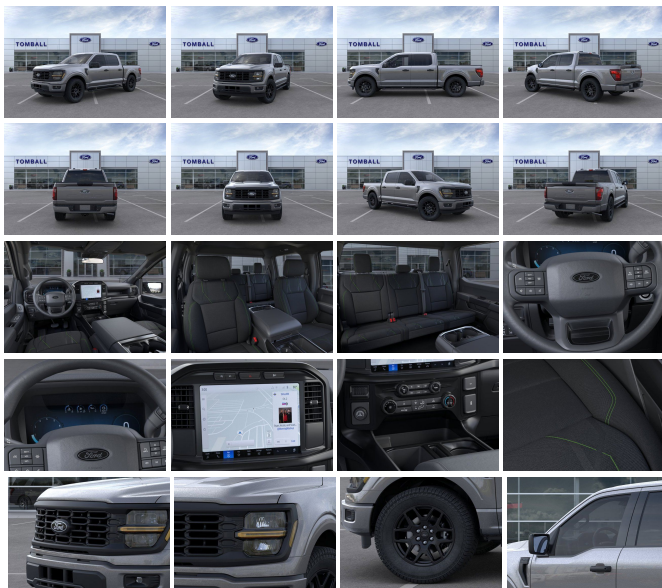

## Specifications:

<b>Year:</b>	2024
<b>VIN:</b>	1FTEW2KP2RKD19590
<b>Make:</b>	Ford
<b>Stock:</b>	KD19590
<b>Model/Trim:</b>	F-150 STX
<b>Condition:</b>	New
<b>Body:</b>	Pickup Truck
<b>Exterior:</b>	CARBONIZED GRAY METALLIC
<b>Engine:</b>	EcoBoost 2.7L Twin Turbo V6 325hp 400ft. lbs.
<b>Interior:</b>	STX CLOTH 40/CON/40 BLACK Cloth
<b>Transmission:</b>	10-Speed Shiftable Automatic
<b>Mileage:</b>	905
<b>Drivetrain:</b>	Rear Wheel Drive

"Take the worry out of buying with this dependable 2024 Ford F-150. Tire Specific Low Tire Pressure Warning, Side Impact Beams, Safety Canopy System Curtain 1st And 2nd Row Airbags, Reverse Sensing System Rear Parking Sensors, Rear Child Safety Locks.\*Fully-Loaded with Additional Options\*STX BLACK APPEARANCE PACKAGE -inc: Black Exterior Badging, 6" Black Running Boards, Wheels: 20" Gloss Black, STX BLACK APPEARANCE PACKAGE -inc: Black Exterior Badging, 6" Black Running Boards, Wheels: 20" Gloss Black, FRONT LICENSE PLATE BRACKET -inc: Standard in states where required by law, optional to all others, EQUIPMENT GROUP 200A STANDARD, ENGINE: 2.7L V6 ECOBOOST -inc: auto start-stop technology (STD), ELECTRONIC LOCKING W/3.55 AXLE RATIO, CARBONIZED GRAY METALLIC, Wheels: 20" Dark Gray w/Machined Aluminum, Variable Intermittent Wipers, Urethane Gear Shifter Material.\* Visit Us Today \*You've earned this- stop by Tomball Ford located at 22702 Tomball Parkway, Tomball, TX 77375 to make this car yours today!"