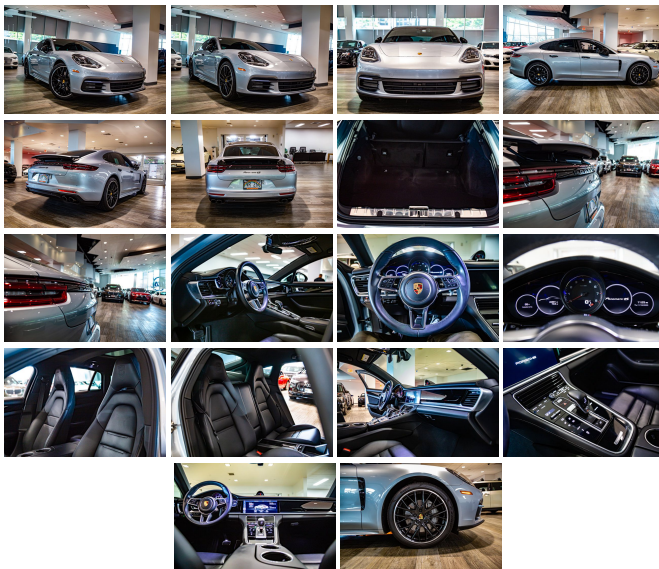

Step into the realm of unadulterated luxury and peerless performance with this exquisite 2018 Porsche Panamera 4S. With only 22,661 miles on the odometer, this stunning vehicle is a paragon of automotive engineering, ready to deliver a driving experience that is both exhilarating and refined.

The Panamera 4S's silhouette, finished in a sophisticated silver, exudes a sense of motion even at a standstill, promising to captivate onlookers wherever you venture. Inside, the pristine black interior welcomes you into a world where comfort meets sportiness, a testament to Porsche's commitment to excellence. The meticulous craftsmanship is evident in every detail, creating an ambiance that is both inviting and exhilarating.

At the heart of this mechanical masterpiece is a potent 2.9L Twin Turbo V6 engine, delivering a formidable 440 horsepower and 405 ft-lbs of torque. This powerplant is mated to an advanced 8-Speed Double Clutch transmission, ensuring that each shift is as smooth as it is swift, propelling you from 0 to 60 in mere seconds while maintaining a level of composure that only a Porsche can offer.

This 2018 Porsche Panamera 4S is not just a car; it's a statement. It's a promise of thrilling drives, envious glances, and a sense of achievement. With its low mileage and a host of cutting-edge features, this Panamera 4S is poised to deliver an unparalleled driving experience that will redefine your expectations of what a luxury sports sedan can be.