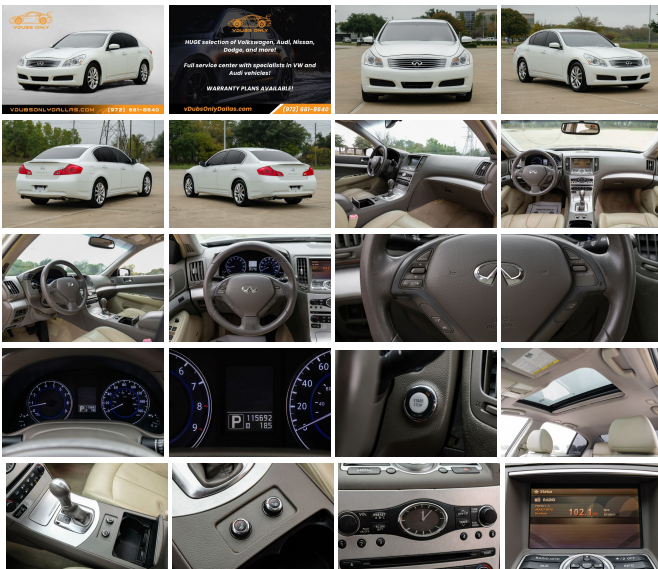

# 2009 INFINITI G37 Sedan

View this car on our website at [vdubsonlydallas.com/7263145/ebrochure](http://vdubsonlydallas.com/7263145/ebrochure)

Price **\$9,990**

## Specifications:

<b>Year:</b>	2009
<b>VIN:</b>	JNKCV61E29M307735
<b>Make:</b>	INFINITI
<b>Stock:</b>	307735
<b>Model/Trim:</b>	G37 Sedan
<b>Condition:</b>	Pre-Owned
<b>Body:</b>	Sedan
<b>Exterior:</b>	White
<b>Engine:</b>	3.7L V6 328hp 269ft. lbs.
<b>Interior:</b>	Tan Leather
<b>Mileage:</b>	115,692
<b>Drivetrain:</b>	Rear Wheel Drive

2009 INFINITI G37 Sedan

**Very Clean! Dual Exhaust, Cruise Control, Hands-free Communication, Push to Start Button, Sunroof, Heated Seats,**

**Dual Climate Control, Heated Seats, Bluetooth Technology, AM/FM Radio, Satellite Radio, Powered Seats, Memory Seats, Powered Windows/Locks, and many more!**

\*\*\*

Come see our indoor showroom in Dallas with 100+ carefully selected luxury vehicles from Volkswagen, Audi, and more! We also have a service department, which offers expert service on VW & Audi vehicles.