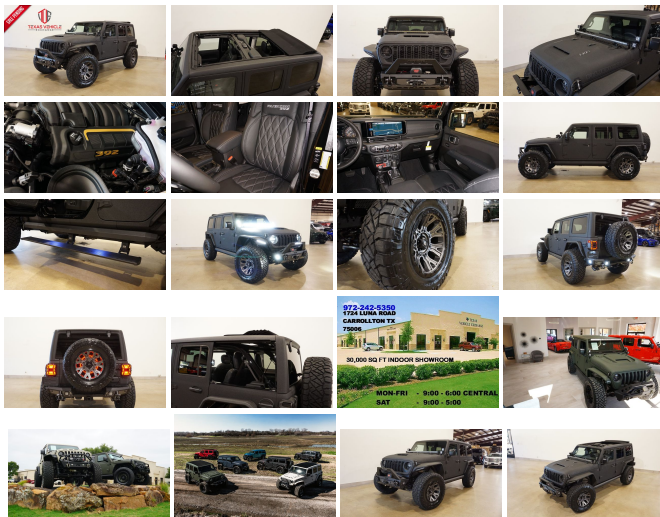

2024 Jeep Wrangler Rubicon 392 4X4 SKY TOP, DUPONT KEVLAR, BUMPERS

View this car on our website at tveauto.com/7262763/ebrochure

Our Price **\$149,900**

Specifications:

Year:	2024
VIN:	1C4RJXSJ1RW101822
Make:	Jeep
Stock:	101822
Model/Trim:	Wrangler Rubicon 392 4X4 SKY TOP, DUPONT KEVLAR, BUMPERS
Condition:	Pre-Owned
Body:	SUV
Exterior:	Black
Engine:	HEMI 6.4L V8 470hp 470ft. lbs.
Interior:	Black Leather
Transmission:	8-Speed Shifttable Automatic
Mileage:	61
Drivetrain:	4 Wheel Drive
Economy:	City 13 / Highway 16

NATION WIDE FINANCING

SUBMIT CREDIT APP [WWW.TVEAUTO.COM](https://www.tveauto.com)

OR CALL 972-242-5350

"RAPTOR BLACK EDITION"

CUSTOM BUILT **KEVLAR** 2024 JEEP
WRANGLER JL UNLIMITED RUBICON 4X4
WITH 27X PACKAGE

UPGRADES INCLUDE:

- * RAPTOR BLACK KEVLAR COATING WITH ANTHRACITE ACCENTS
- * 6.4L V8 SRT HEMI ENGINE
- * SKY ONE-TOUCH POWER TOP WITH REMOVABLE REAR QUARTER WINDOWS
- * CUSTOM ALEA BLACK LEATHER WITH SILVER STITCHING
- * FACTORY REMOTE START
- * REMOTE PROXIMITY KEYLESS ENTRY
- * COLD WEATHER GROUP
- * LED LIGHTING GROUP
- * SAFETY GROUP
- * ADVANCED SAFETY GROUP
- * FORWARD FACING TRAIL CAM
- * FACTORY 12.3 INCH TOUCH SCREEN NAVIGATION WITH HD AM/FM/SIRIUS STEREO & ALPINE PREMIUM AUDIO SYSTEM
- * FACTORY BACK-UP CAMERA
- * U-CONNECT
- * BODYGUARD RX BAJA STUBBY FRONT BUMPER WITH 10" LED LIGHT BAR & 2 RIGID INDUSTRIES DUALY D2 LED LIGHTS
- * FRONT D-RINGS & ISOLATORS (ANTHRACITE)
- * WARN VR EVO 8-S WINCH WITH SYNTHETIC ROPE
- * FACTOR 55 PROLINK (BLACK)
- * FACTORY LED HEADLIGHTS
- * RUGGED RIDGE BLACK HEADLIGHT GUARDS
- * FACTORY HOOD WITH AIR INTAKE SCOOP
- * DRAKE OFF ROAD HOOD LATCHES
- * ROAD ARMOR STEALTH JL FENDER FI ARFS