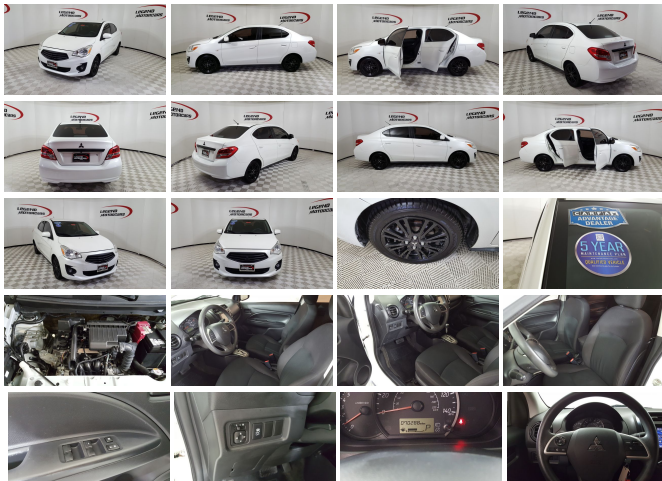

2019 Mitsubishi Mirage G4 ES

View this car on our website at legendmotorcars.com/7262670/ebrochure

Website Price **\$13,950**

Specifications:

Year:	2019
VIN:	ML32F3FJ7KHF04094
Make:	Mitsubishi
Stock:	18429
Model/Trim:	Mirage G4 ES
Condition:	Pre-Owned
Body:	Sedan
Exterior:	[W54] Pearl White
Engine:	1.2L
Interior:	Black Cloth
Mileage:	70,288
Drivetrain:	Front Wheel Drive
Economy:	City 35 / Highway 41

Come test drive this Clean, Stylish and Fuel Efficient 2019 Mitsubishi Mirage. This Mirage is powered by a economical 1.2 liter dual overhead cam MIVEC I3 engine mated with a continuously variable transmission. It is equipped with power windows and locks, tilt wheel w/audio controls, power mirrors, front/side airbags, anti lock brakes, traction control, tire pressure monitoring, fog lamps, backup camera, Bluetooth, 7" screen, AM/FM CD with aux audio jack/USB and Alloy wheels.