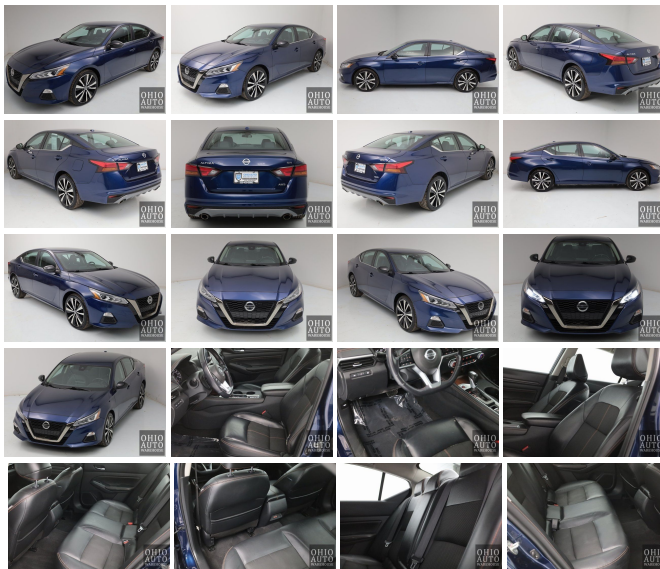

# 2021 Nissan Altima 2.5 SR All Wheel Drive 1 Owner

View this car on our website at [ohioautowarehouse.com/7262322/ebrochure](https://ohioautowarehouse.com/7262322/ebrochure)

Today's Price **\$16,900**

## Specifications:

<b>Year:</b>	2021
<b>VIN:</b>	1N4BL4CW9MN304031
<b>Make:</b>	Nissan
<b>Stock:</b>	7190M
<b>Model/Trim:</b>	Altima 2.5 SR All Wheel Drive 1 Owner
<b>Condition:</b>	Pre-Owned
<b>Body:</b>	Sedan
<b>Exterior:</b>	Deep Blue Pearl
<b>Engine:</b>	2.5L I4 182hp 178ft. lbs.
<b>Interior:</b>	Cloth
<b>Transmission:</b>	Xtronic CVT
<b>Mileage:</b>	63,563
<b>Drivetrain:</b>	All Wheel Drive
<b>Economy:</b>	City 25 / Highway 35

Step into the world of refined driving pleasure with the 2021 Nissan Altima 2.5 SR All-Wheel Drive, a vehicle that embodies sophistication, reliability, and an exhilarating driving experience. This one-owner gem, dressed in a stunning blue exterior, is not just a car, but a statement of style and assurance on the road.

As you approach the Altima, you're immediately struck by its confident stance and sleek lines that promise an engaging ride. The blue hue of the exterior is both eye-catching and elegant, ensuring that you'll turn heads wherever your journey takes you. This is a vehicle that doesn't just get you from A to B; it makes every trip an occasion.